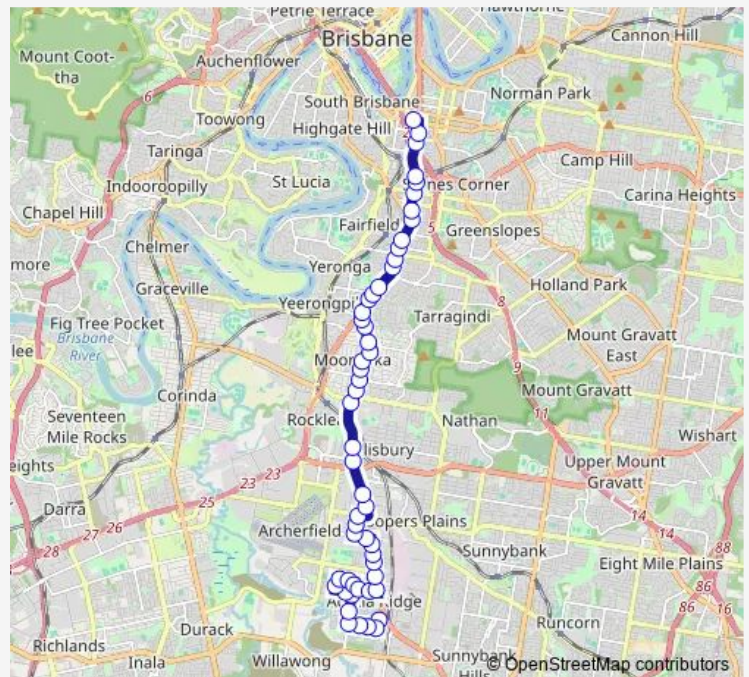

Bus 117 Acacia Ridge - Woolloongabba

[Go to website](#)

Direction

Woolloongabba station, platform 2 — Mitchell St at Acacia Ridge East

46 stops

[Open route schedule](#)

- Woolloongabba station, platform 2
- Jurgens St at Woolloongabba, stop E
- Jurgens St at Balaclava Street, stop 10
- Ipswich Rd at Broadway, stop 10a
- Ipswich Rd at PA Hospital Citybus, stop 14a
- Ipswich Rd at PA Hospital, stop 14
- Ipswich Rd at Juliette Street, stop 15/16
- Ipswich Rd at Victoria Terrace, stop 17
- Ipswich Rd at Waldheim Street, stop 18/21
- Ipswich Rd at Annerley Junction, stop 22
- Ipswich Rd at Ekibin Road, stop 23
- Ipswich Rd at Venner - Waterton, stop 24
- Ipswich Rd at Chardons Corner, stop 25
- Ipswich Rd at Yeronga Park, stop 26/27
- Ipswich Rd at Clifton Hill, stop 28
- Beaudesert Rd at Stimpson Park, stop 29
- Beaudesert Rd at Colebrook - Wharton, stop 30
- Beaudesert Rd at Helles Street, stop 31
- Beaudesert Rd at Moorvale, stop 32
- Beaudesert Rd at Dora Street, stop 33
- Beaudesert Rd at Gainsborough Street, stop 34

Route schedule

Woolloongabba station, platform 2 — Mitchell St at Acacia Ridge East

Monday	05:45-08:00
Tuesday	05:45-08:00
Wednesday	05:45-08:00
Thursday	05:45-08:00
Friday	05:45-08:00
Saturday	—
Sunday	—

Route info

Direction: Woolloongabba station, platform 2

Stops: 46

Trip Duration: 0 hour 41 min

117 — Acacia Ridge - Woolloongabba

Beaudesert Rd at Keats Street, stop 35

Beaudesert Rd at Fegan Drive, stop 36

Beaudesert Rd at Moorooka South, stop 38

Beaudesert Rd at Salisbury station

Beaudesert Rd at Marshall Road, stop 40

Beaudesert Rd at Musgrave Road, stop 41

Beaudesert Rd at Boyland Avenue, stop 42

Beaudesert Rd near Boundary Rd, stop 44