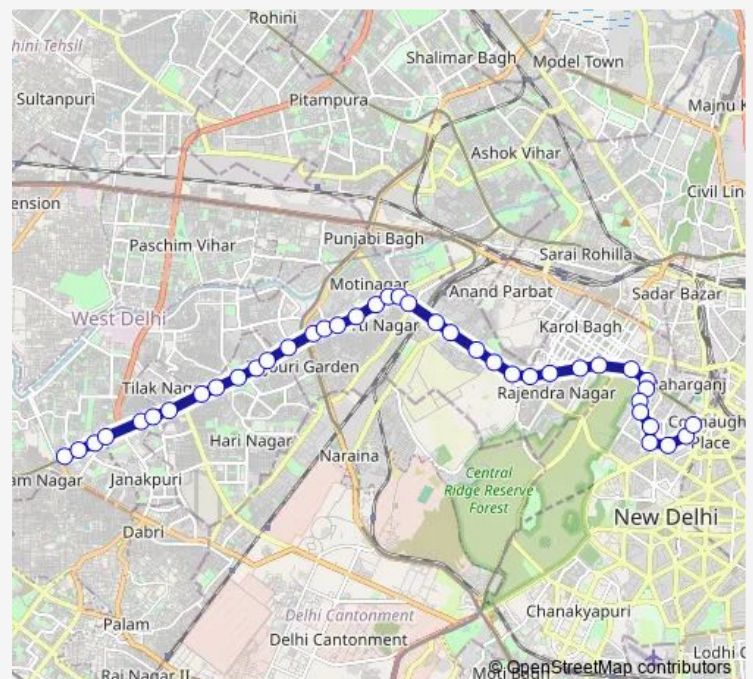

Thursday 05:12-21:47

Friday 05:12-21:47

Saturday 05:12-21:47

Sunday 05:12-21:47

Route info

Direction: Uttam Nagar Terminal

Stops: 40

Trip Duration: 1 hour 10 min