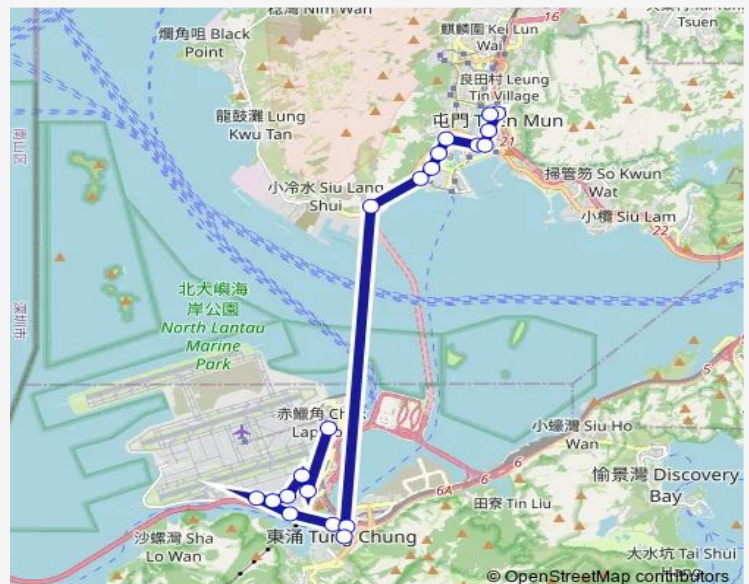

Route schedule

[Ctb] Tuen MUN Town Centre, Tuen MUN Heung SZE WUI Road[[Kmb] Tuen MUN Central BUS Terminus][Lrtfeeder] Tuen MUN Town Centre[[Lwb] Tuen MUN Central — [Lwb] Airport (GTC) BUS Terminus

Monday	05:20-21:30
Tuesday	05:20-21:30
Wednesday	05:20-21:30
Thursday	05:20-21:30
Friday	05:20-21:30
Saturday	05:20-21:30
Sunday	05:20-23:00

Route info

Direction: [Ctb] Tuen MUN Town Centre, Tuen MUN Heung SZE WUI Road[[Kmb] Tuen MUN Central BUS Terminus][Lrtfeeder] Tuen MUN Town Centre[[Lwb] Tuen MUN Central

Stops: 20

Trip Duration: 0 hour 55 min