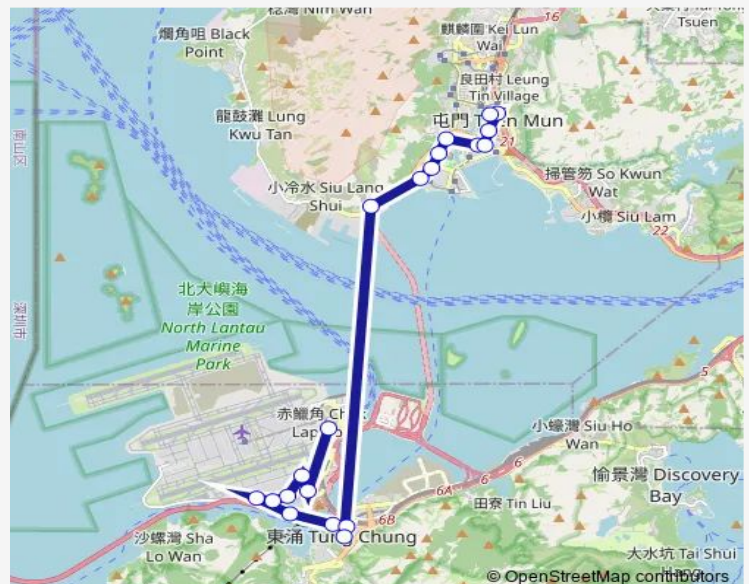

[Kmb] ON Ting Estate[[Lrtfeeder] ON Ting Estate[[Lwb] ON Ting Estate

[Kmb] SIU LUN Court[[Lwb] SIU LUN Court

[Ctb] Goodview Garden, HOI CHU Road[[Kmb] Goodview Garden[[Lwb] Goodview Garden

[Ctb] Lung YAT Estate[[Kmb] Lung YAT Estate[[Lwb] Lung YAT Estate

[Ctb] Glorious Garden, Lung MUN Road[[Kmb] Glorious Garden[[Lrtfeeder] Glorious Garden[[Lwb] Glorious Garden

[Ctb] SUN Tuen MUN Centre, Lung MUN Road[[Kmb] SUN Tuen MUN Centre[[Lrtfeeder] SUN Tuen MUN Centre[[Lwb] SUN Tuen MUN Centre

[Ctb] SIU Shan Court, Lung MUN Road[[Lwb] LAU King House SIU Shan Court

[Lrtfeeder] Tuen MUN Public Riding School[[Lwb] Butterfly Beach

[Lwb] Tuen MUM Chek LAP KOK Tunnel Interchange

[Ctb] Tung Chung Fire Station, Shun Tung Road[[Lwb] Tung Chung Fire Station[[Nlb] Tung Chung Fire Station

[Ctb] Tung Chung Crescent, Shun Tung Road[[Lwb] Tung Chung Crescent

Route schedule

[Ctb] Tuen MUN Town Centre, Tuen MUN Heung SZE WUI Road[[Kmb] Tuen MUN Central BUS Terminus][Lrtfeeder] Tuen MUN Town Centre[[Lwb] Tuen MUN Central — [Lwb] Airport (GTC) BUS Terminus

Monday	05:20-21:30
Tuesday	05:20-21:30
Wednesday	05:20-21:30
Thursday	05:20-21:30
Friday	05:20-21:30
Saturday	05:20-21:30
Sunday	05:20-23:00

Route info

Direction: [Ctb] Tuen MUN Town Centre, Tuen MUN Heung SZE WUI Road[[Kmb] Tuen MUN Central BUS Terminus][Lrtfeeder] Tuen MUN Town Centre[[Lwb] Tuen MUN Central

Stops: 20

Trip Duration: 1 hour 0 min