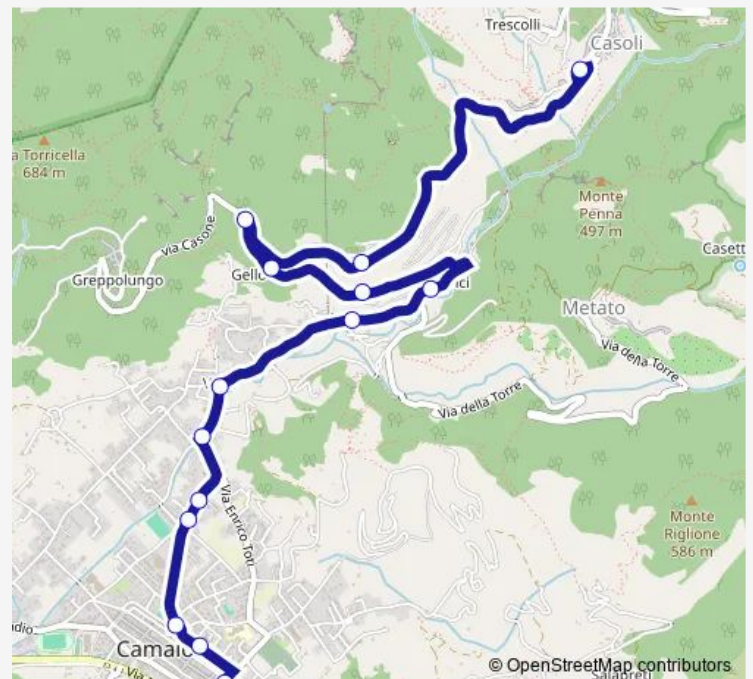

Direction

Rist. Tre Scolli — Casoli 1

2 stops

[Open route schedule](#)

Rist. Tre Scolli

Casoli 1

Route schedule

Rist. Tre Scolli — Casoli 1

Monday	06:20-15:35
Tuesday	06:20-15:35
Wednesday	06:20-15:35
Thursday	06:20-15:35
Friday	06:20-15:35
Saturday	06:20-15:35
Sunday	—

Route info

Direction: Rist. Tre Scolli

Stops: 2

Trip Duration: 0 hour 5 min