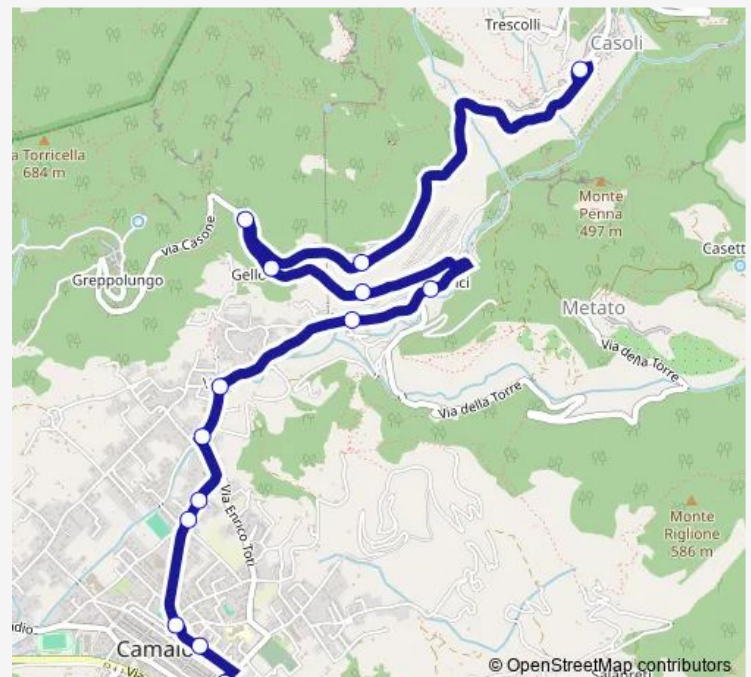

### Route info

Direction: Rist. Tre Scolli

Stops: 2

Trip Duration: 0 hour 5 min

E33 — Casoli-Camaiore

## Route info

Direction: Casoli 2

Stops: 4

Trip Duration: 0 hour 5 min

## Route info

Direction: Camaione P.Za Romboni 2

Stops: 14

Trip Duration: 0 hour 20 min

## Route info

Direction: Metato

Stops: 5

Trip Duration: 0 hour 20 min

**Direction**

Casoli 1 — Camaioire P.Za Romboni 2

10 stops

[Open route schedule](#)