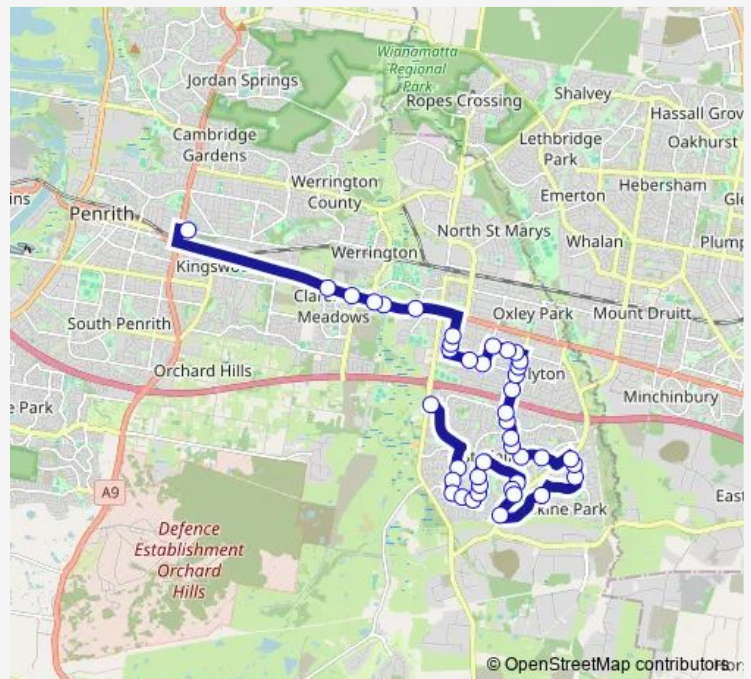

Blackwell Av At The Grandstand

Saunders Park, Blackwell Av

Bennett Rd At Boeing Pl

Bennett Rd Opp Shakespeare Dr

Bennett Rd Before Erskine Park Rd

Erskine Park Rd At Chameleon Dr

Swallow Dr At Grebe St

Swallow Dr Opp Fantail Cres

Swallow Dr Opp Warbler St

Swallow Dr At Skylark Cres

Coonawarra Dr At Arundel Park Dr

Bennett Rd Opp Coonawarra Dr

Route schedule

Banks Dr After Mamre Rd — St Dominic's College, Copeland St

Monday	07:31
Tuesday	07:31
Wednesday	07:31
Thursday	07:31
Friday	07:31
Saturday	—
Sunday	—

Route info

Direction: Banks Dr After Mamre Rd

Stops: 42

Trip Duration: 0 hour 47 min

4143 — Banks Dr after Mamre Rd to St Dominic's College

Bennett Rd Opp Glenrowan Way
St Clair Shopping Centre, Bennett Rd
Bennett Rd Before St Clair Av
Bennett Rd After St Clair Av
Bennett Rd After Shepherd St
Bennett Rd Before Desborough St
Bennett Rd Opp Bentley Rd
Bennett Rd Opp Suffolk Pl
Carpenter St At Leonard St
Carpenter St Before Parkin Rd
Carpenter St Before Marsden Rd
Desborough Rd After Marsden Rd
Desborough St At Murray St
Monfarville St Opp Milham St
Monfarville St Opp William St
Monfarville St Opp Carpenter St
Great Western Hwy Before Neale St
Great Western Hwy Before Reserve Rd
Great Western Hwy At Reserve Rd
Great Western Hwy Opp Water St
Great Western Hwy Near University Accs
St Dominic's College, Copeland St

4143 School Bus time schedules and route maps are available in an offline PDF at busmaps.com. Use the busmaps.com website to see live bus times, train schedule or subway schedule, and step-by-step directions for all public transit in Liverpool