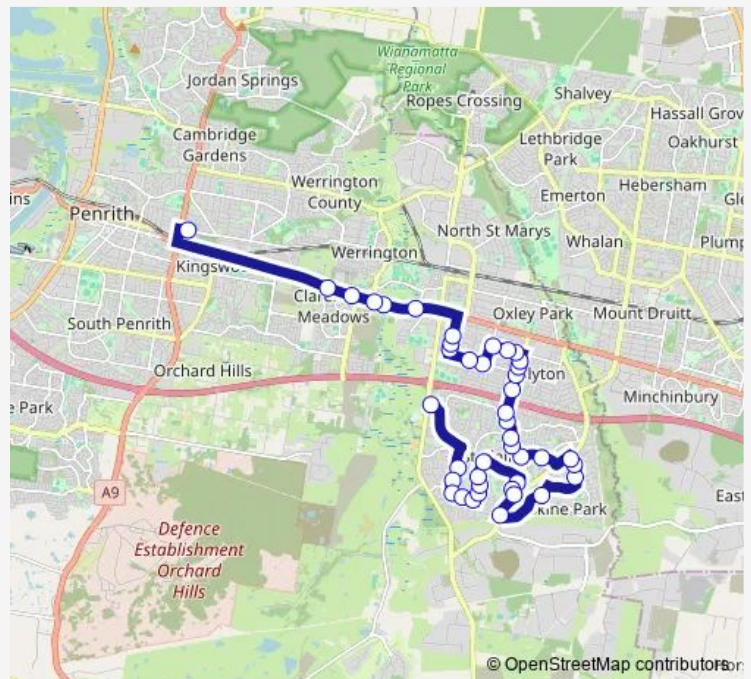

Blackwell Av At The Grandstand

Saunders Park, Blackwell Av

Bennett Rd At Boeing Pl

Bennett Rd Opp Shakespeare Dr

Bennett Rd Before Erskine Park Rd

Erskine Park Rd At Chameleon Dr

Swallow Dr At Grebe St

Swallow Dr Opp Fantail Cres

Swallow Dr Opp Warbler St

Swallow Dr At Skylark Cres

Coonawarra Dr At Arundel Park Dr

Bennett Rd Opp Coonawarra Dr

Route schedule

Banks Dr After Mamre Rd — St Dominic's College, Copeland St

Monday	07:31
Tuesday	07:31
Wednesday	07:31
Thursday	07:31
Friday	07:31
Saturday	—
Sunday	—

Route info

Direction: Banks Dr After Mamre Rd

Stops: 42

Trip Duration: 0 hour 47 min

4143 — Banks Dr after Mamre Rd to St Dominic's College

Bennett Rd Opp Glenrowan Way

St Clair Shopping Centre, Bennett Rd

Bennett Rd Before St Clair Av

Great Western Hwy At Reserve Rd

Great Western Hwy Opp Water St

Great Western Hwy Near University Accs

St Dominic's College, Copeland St

4143 School Bus time schedules and route maps are available in an offline PDF at [busmaps.com](https://busmaps.com). Use the [busmaps.com](https://busmaps.com) website to see live bus times, train schedule or subway schedule, and step-by-step directions for all public transit in Liverpool