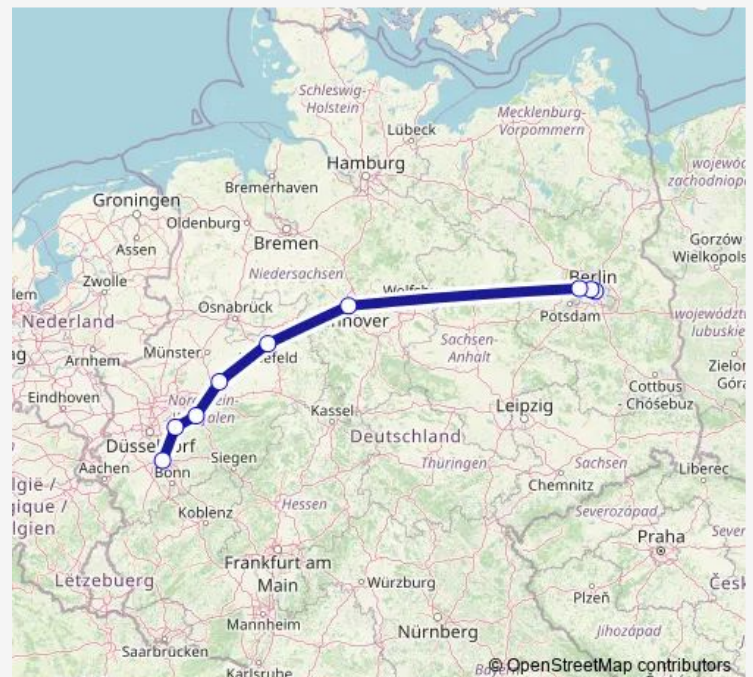

Rail ICE 650

[Go to website](#)

Direction

undefined — undefined

0 stops

[Open route schedule](#)

Route schedule

undefined — undefined

Monday 10:35

Tuesday 10:35

Wednesday 10:35

Thursday 10:35

Friday 10:35

Saturday 10:35

Sunday 10:35

Route info

Direction:

Stops: 0

Trip Duration: – min

ICE 650

Direction

undefined — undefined

0 stops

[Open route schedule](#)

Route schedule

undefined — undefined

Monday	—
Tuesday	—
Wednesday	—
Thursday	—
Friday	—
Saturday	10:09
Sunday	10:09

Route info

Direction:

Stops: 0

Trip Duration: — min

Direction