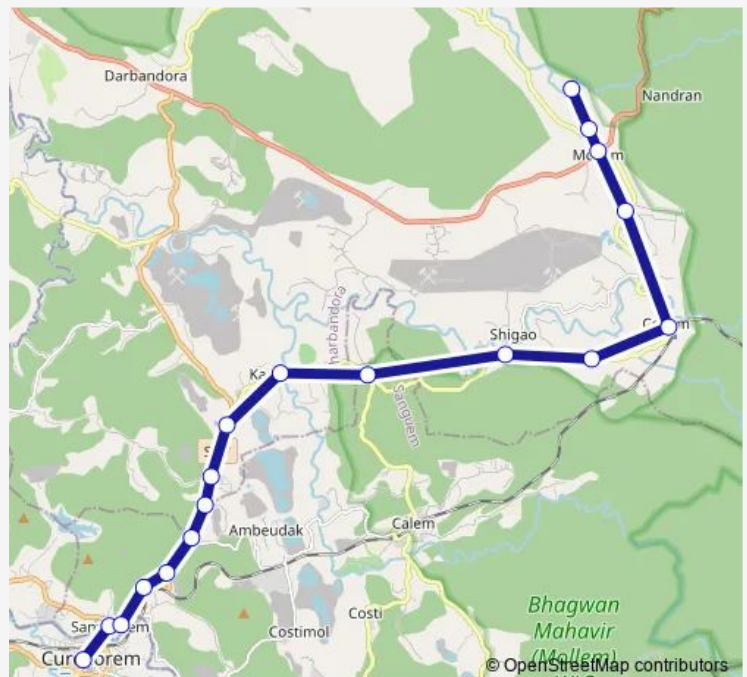

Route schedule

Curchorem - Savordem KTC Bus Stand — Mollem Village

Monday 15:15-18:00

Tuesday 15:15-18:00

Wednesday 15:15-18:00

Thursday 15:15-18:00

Friday 15:15-18:00

Saturday 15:15-18:00

Sunday 15:15-18:00

Route info

Direction: Curchorem - Savordem KTC Bus Stand

Stops: 18

Trip Duration: 1 hour 0 min

MRG81 — Curchorem - Mollem via Shigao

MRG81 Bus time schedules and route maps are available in an offline PDF at busmaps.com. Use the busmaps.com website to see live bus times, train schedule or subway schedule, and step-by-step directions for all public transit in Sanvordem