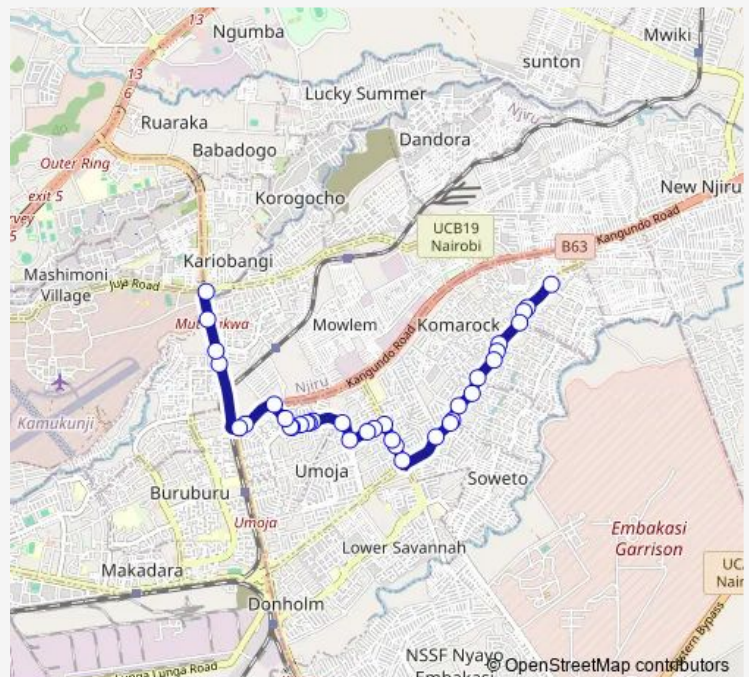

Thursday 06:00

Friday 06:00

Saturday 06:00

Sunday 06:00

Route info

Direction: Rounda

Stops: 36

Trip Duration: 0 hour 33 min

17A — Rounda-Umoja 2-Kayole

Post

Soweto

Kioi

Nyando

Prime Rose

Raster

Maria

Tuesday 06:00

Wednesday 06:00

Thursday 06:00

Friday 06:00

Saturday 06:00

Sunday 06:00

Route info

Direction: Corner