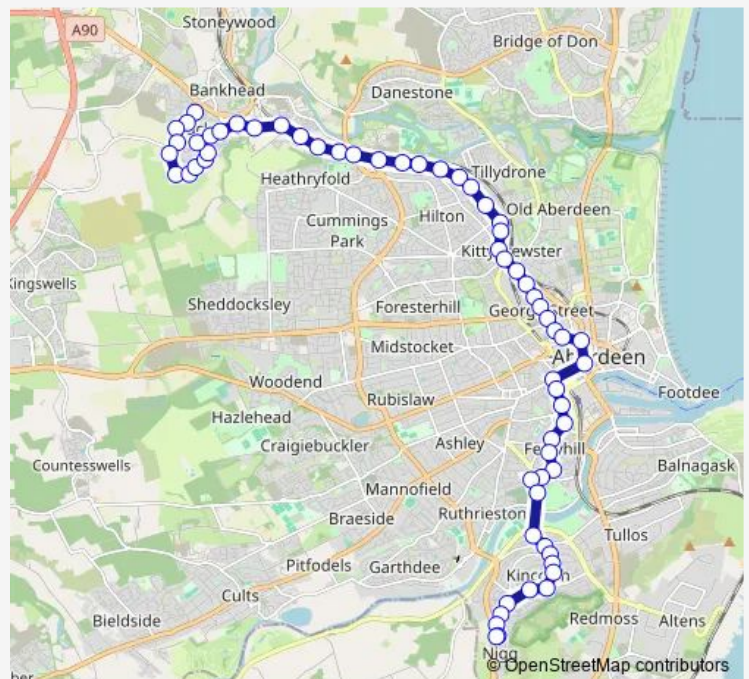

### Direction

Adelphi — Slessor Drive

23 stops

[Open route schedule](#)

- Adelphi
- Music Hall
- Crown Terrace
- Marywell Street
- Millburn Street
- Abbotsford Lane
- Devanha Gardens
- Deemount Road
- Murray Terrace
- Allenvale Cemetary
- Duthie Park
- Kincorth Crescent
- Abbotswell Crescent
- Corthan Crescent
- Faulds Row
- Kincorth Shopping Arcade
- Caiesdykes Road
- Cairnvale Crescent
- Matthews Road
- Caiesdykes Road
- Cruickshank Crescent

### Route schedule

Adelphi — Slessor Drive

Monday	—
Tuesday	—
Wednesday	—
Thursday	—
Friday	—
Saturday	—
Sunday	06:55-07:25

### Route info

Direction: Adelphi

Stops: 23

Trip Duration: 0 hour 22 min

■ 17A — Dyce - Faulds Gate

Slessor Drive

Slessor Drive

**Direction**

## Route info

Direction: Cloverfield Gardens

Stops: 62

Trip Duration: 1 hour 1 min

Don Street

Barron Street

Burnett Place

Lilybank Place