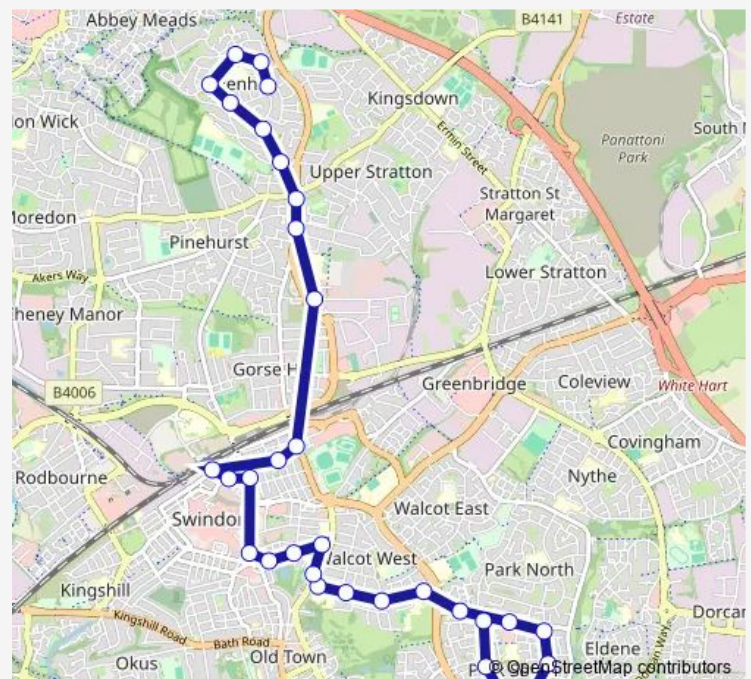

Bus Station

Rail Station

Gladstone Street

Route schedule

Leighton Avenue — Durnford Road

Monday 06:03-08:15

Tuesday 06:03-08:15

Wednesday 06:03-08:15

Thursday 06:03-08:15

Friday 06:03-08:15

Saturday —

Sunday —

Route info

Direction: Leighton Avenue

Stops: 32

Trip Duration: 0 hour 49 min

Downton Road

Hilmarton Avenue

Alton Close

Durnford Road

Direction

Deers Leap — Cavendish Square

30 stops

[Open route schedule](#)

Saturday —

Sunday —

Route info

Direction: Deers Leap

Stops: 30

Trip Duration: 0 hour 43 min

Trinity Close

Community Centre