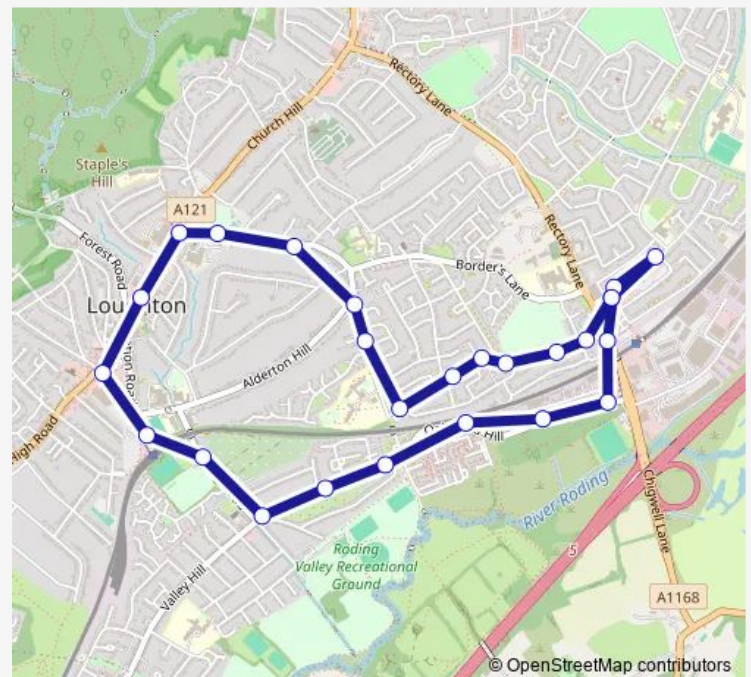

Bus 17a

[Go to website](#)

Direction

The Broadway — The Broadway

26 stops

[Open route schedule](#)

The Broadway

Ladyfields

River Way

Marlescroft Way

Oakwood Ind Estate

Route schedule

The Broadway — The Broadway

Monday 07:35-19:25

Tuesday 07:35-19:25

Wednesday 07:35-19:25

Thursday 07:35-19:25

Friday 07:35-19:25

Saturday 07:35-19:25

Sunday 10:35-18:35

Route info

Direction: The Broadway

Stops: 26

Trip Duration: 0 hour 18 min

17a

BusMaps

© OpenStreetMap contributors

Chigwell Lane

Debden Station

Torrington Drive

Burton Road

The Broadway