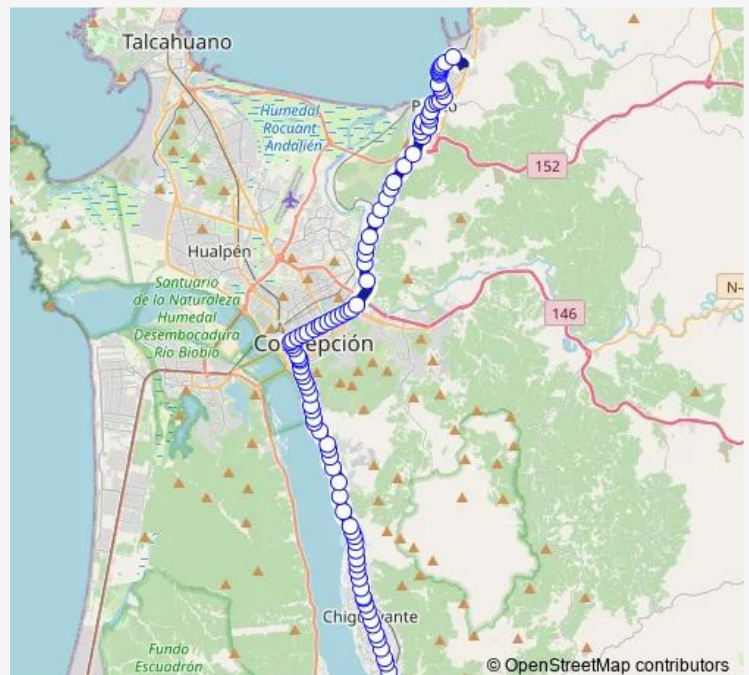

Chiguayante / Oriente

Bdo O'Higgins - Arturo Pratt

Bdo O'Higgins - Bilbao

Bdo O'Higgins - La Plaza

Seminario De Concepción

Route schedule

Manuel Rodriguez - Pje 6 — C Al Puerto Lirquen / Sur

Monday 06:00-23:30

Tuesday 06:00-23:30

Wednesday 06:00-23:30

Thursday 06:00-23:30

Friday 06:00-23:30

Saturday 06:00-23:52

Sunday 06:00-23:52

Route info

Direction: Manuel Rodriguez - Pje 6

Stops: 98

Trip Duration: 1 hour 5 min

17A — Cerro Verde Bajo

Bdo O'Higgins - Colón / Oriente

Bdo O'Higgins - Calle1 / Oriente

Estadio Español

Hotel Terrano

Cno. A Chiguayante - Las Palmas / Oriente

Central / Oriente

Central - El Faro / Oriente

Central - Pje 5 / Oriente

Central - Pje 7 / Oriente

Central / Sur

C Al Puerto Lirquen / Sur

17A Bus time schedules and route maps are available in an offline PDF at busmaps.com. Use the busmaps.com website to see live bus times, train schedule or subway schedule, and step-by-step directions for all public transit in Concepcion