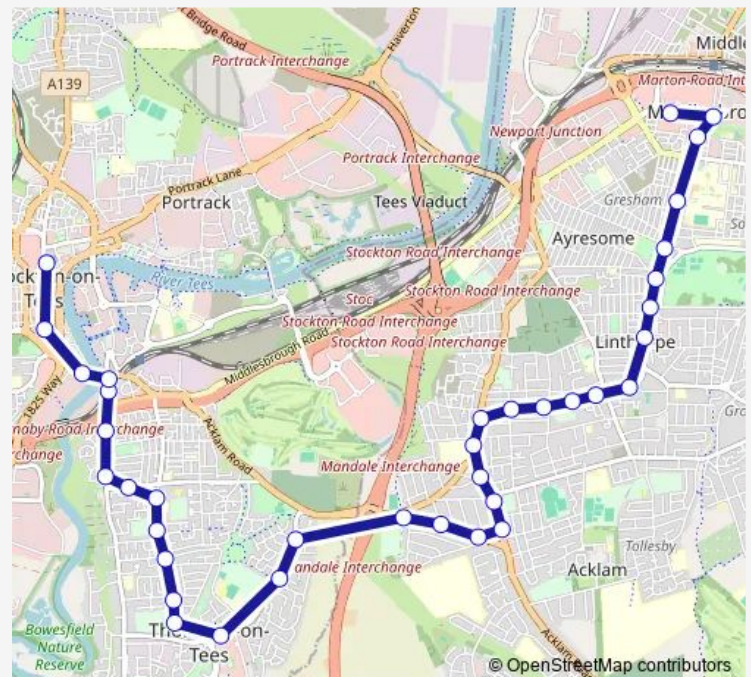

Heythrop Drive

### Route schedule

Bus Station Stand 12 — High Street Stand B

Monday 07:10-18:05

Tuesday 07:10-18:05

Wednesday 07:10-18:05

Thursday 07:10-18:05

Friday 07:10-18:05

Saturday 07:45-17:50

### Route info

Direction: Bus Station Stand 12

Stops: 37

Trip Duration: 0 hour 43 min

17A — Middlesbrough - Ingleby Barwick/Stockton

Stainsby Gate

Wensleydale Gardens

Town Centre - Lidl

## Route info

Direction: High Street Stand B

Stops: 32

Trip Duration: 0 hour 49 min

Cornfield Road

Linthorpe Village

St Barnabas Church

Ayresome Gardens