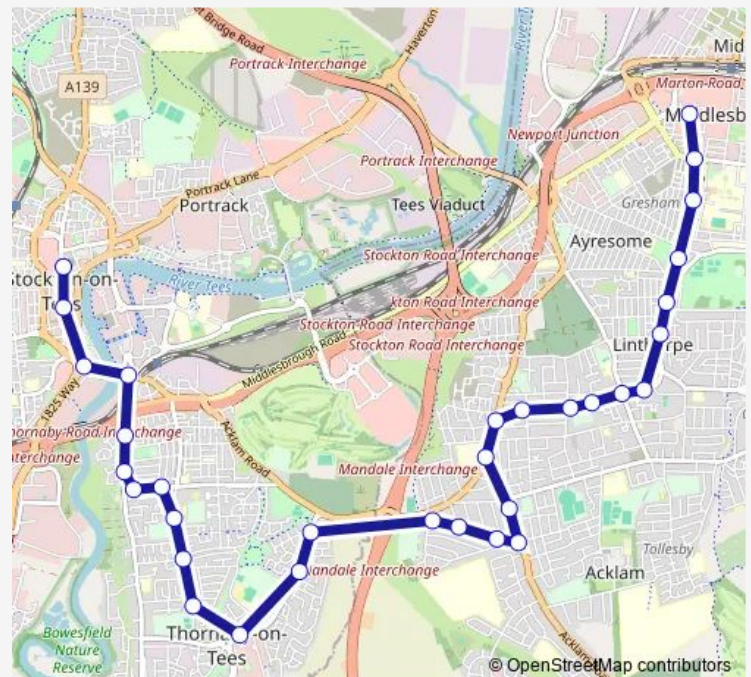

Cranford Gardens

Lexden Avenue

Heythrop Drive

Route schedule

Bus Station Stand 12 — High Street Stand B

Monday 07:10-18:05

Tuesday 07:10-18:05

Wednesday 07:10-18:05

Thursday 07:10-18:05

Friday 07:10-18:05

Saturday 07:45-17:50

Sunday 09:40-17:40

Route info

Direction: Bus Station Stand 12

Stops: 37

Trip Duration: 0 hour 43 min

17A — Middlesbrough - Ingleby Barwick/Stockton

Stainsby Gate

Wensleydale Gardens

Town Centre - Lidl

St Margaret's Grove

Meadowfield House

Redcar Road

Baptist Church

Monday 06:48-18:04

Tuesday 06:48-18:04

Wednesday 06:48-18:04

Thursday 06:48-18:04

Friday 06:48-18:04

Saturday 07:28-18:04

Sunday 09:27-16:27

Route info