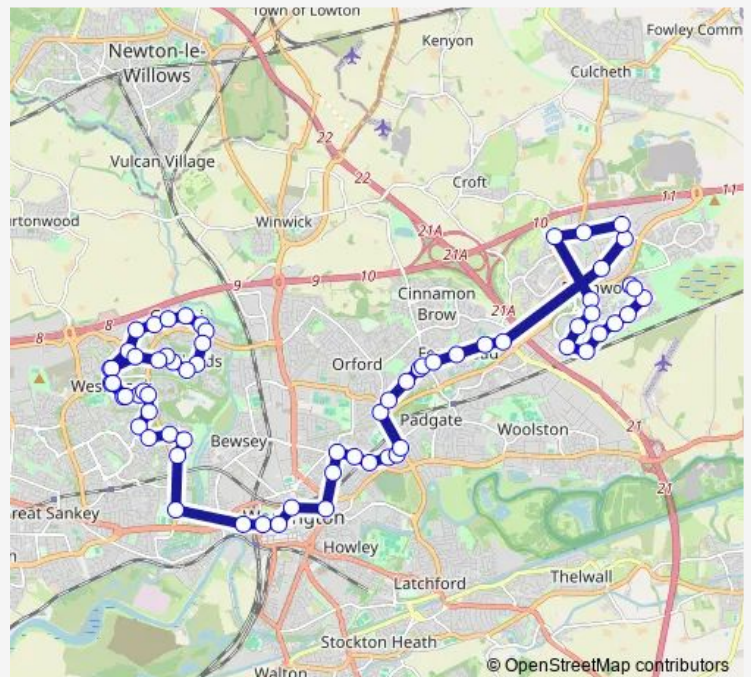

Thursday 06:23-07:35

Friday 06:23-07:35

Saturday —

Sunday —

Route info

Direction: Asda

Stops: 67

Trip Duration: 1 hour 23 min

17A — Callands - Birchwood via Westbrook, Hilden Island

Asda

Ladywood

Tasman Close

Morton Close

Gregory Close

Spar Shop

Bewsey Farm

Wednesday 08:05

Thursday 08:05

Friday 08:05

Saturday —

Sunday —

Route info

Direction: Asda

Stops: 68