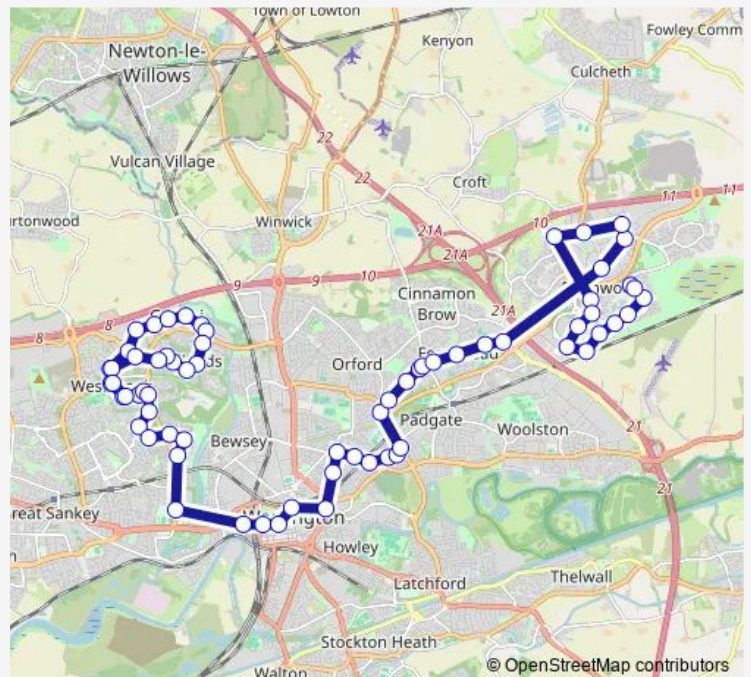

Thursday 06:23-07:35

Friday 06:23-07:35

Saturday —

Sunday —

Route info

Direction: Asda

Stops: 67

Trip Duration: 1 hour 25 min

17A — Callands - Birchwood via Westbrook, Hilden Island

Asda

Ladywood

Tasman Close

Morton Close

Gregory Close

Spar Shop

Bewsey Farm

Wednesday 08:05

Thursday 08:05

Friday 08:05

Saturday —

Sunday —

Route info

Direction: Asda

Stops: 68