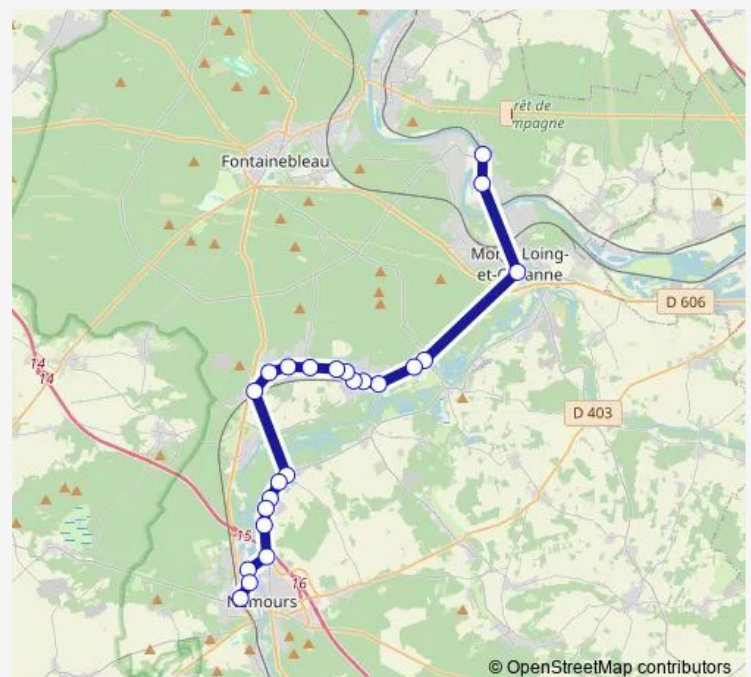

Place Parodi

### Route schedule

Gare Nemours / Carnot — Lycée Fontaineroux

Monday 07:28

Tuesday 07:28

Wednesday 07:28

Thursday 07:28

Friday —

Saturday —

### Route info

Direction: Gare Nemours / Carnot

Stops: 25

Trip Duration: 1 hour 2 min

17A — 17A (future 3536)

BusMaps

Georges Clémenceau / Place Kulsheim

Place Schneider