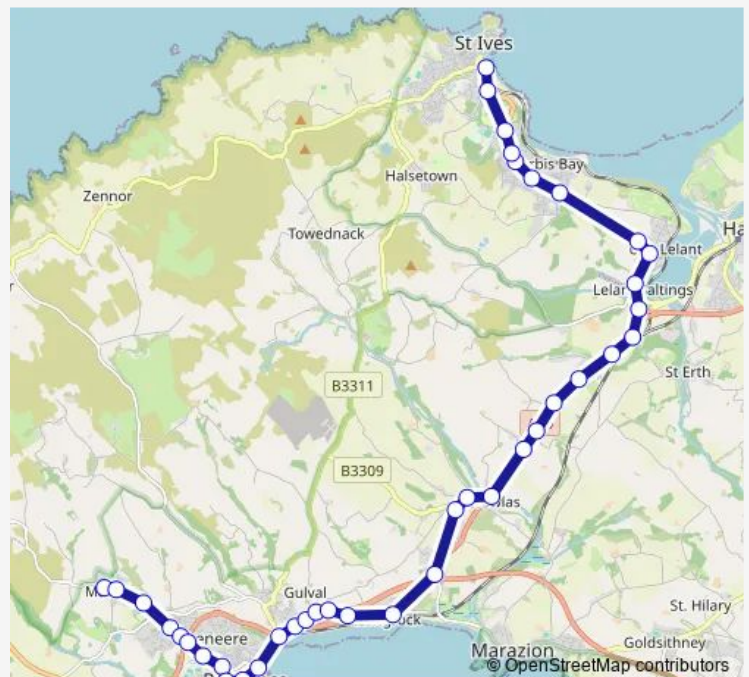

### Route schedule

Bus Station — Trelawney Estate

Monday	08:05-17:05
Tuesday	08:05-17:05
Wednesday	08:05-17:05
Thursday	08:05-17:05
Friday	08:05-17:05
Saturday	09:25-16:45
Sunday	—

### Route info

Direction: Bus Station

Stops: 44

Trip Duration: 0 hour 53 min

17a — Madron - St Ives

The Old Inn

Chy-an-Gweal Estate

Varfell Turn