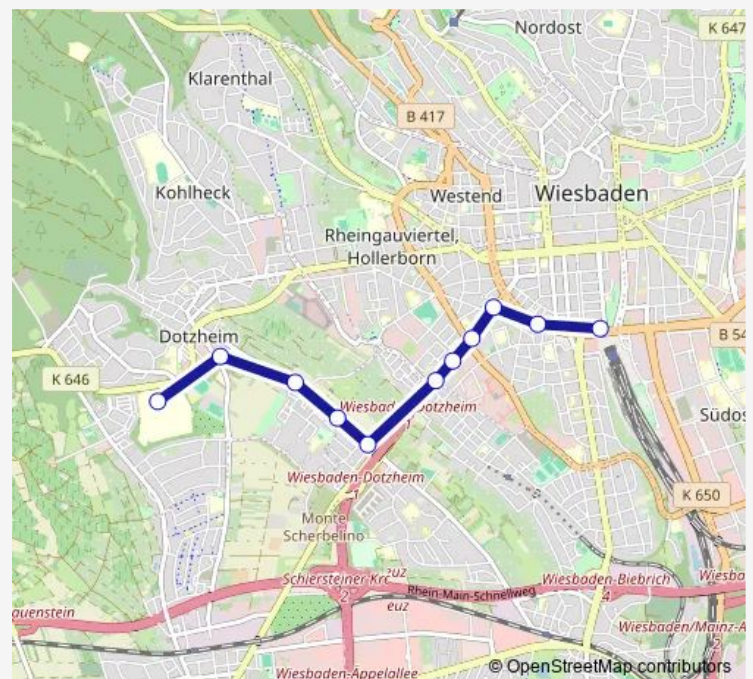

Bus E49

[Go to website](#)

Direction

Wiesbaden Hauptbahnhof — Wiesbaden-Dotzheim
Dr.H.Schmidt-Kliniken

11 stops

[Open route schedule](#)

Wiesbaden Hauptbahnhof

Wiesbaden Scheffelstraße

Wiesbaden Schiersteiner Straße

Wiesbaden Paulinen-Klinik

Wiesbaden Willy-Brandt-Allee/Vhs

Wiesbaden Waldstraße

Wiesbaden-Biebrich Kahle Mühle P+R

Wiesbaden-Biebrich Berlichingenstraße

Wiesbaden-Dotzheim Straßenmühle

Wiesbaden-Dotzheim Willi-Werner-Straße

Wiesbaden-Dotzheim Dr.H.Schmidt-Kliniken

Route schedule

Wiesbaden Hauptbahnhof — Wiesbaden-Dotzheim
Dr.H.Schmidt-Kliniken

Monday

—

Tuesday

—

Sunday

05:17

Route info

Direction: Wiesbaden Hauptbahnhof

Stops: 11

Trip Duration: 0 hour 14 min

E49

E49 Bus time schedules and route maps are available in an offline PDF at busmaps.com. Use the busmaps.com website to see live bus times, train schedule or subway schedule, and step-by-step directions for all public transit in Wiesbaden