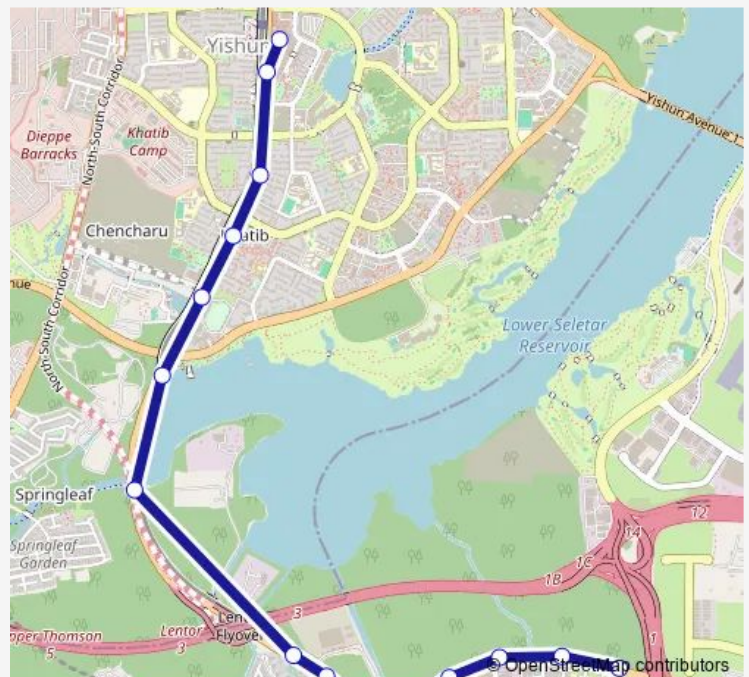

Tuesday 07:11

Wednesday 07:11

Thursday 07:11

Friday 07:11

Saturday —

Sunday —

Route info

Direction: Yishun Int

Stops: 15

Trip Duration: 0 hour 28 min

857A

857A Bus time schedules and route maps are available in an offline PDF at busmaps.com. Use the busmaps.com website to see live bus times, train schedule or subway schedule, and step-by-step directions for all public transit in Singapore