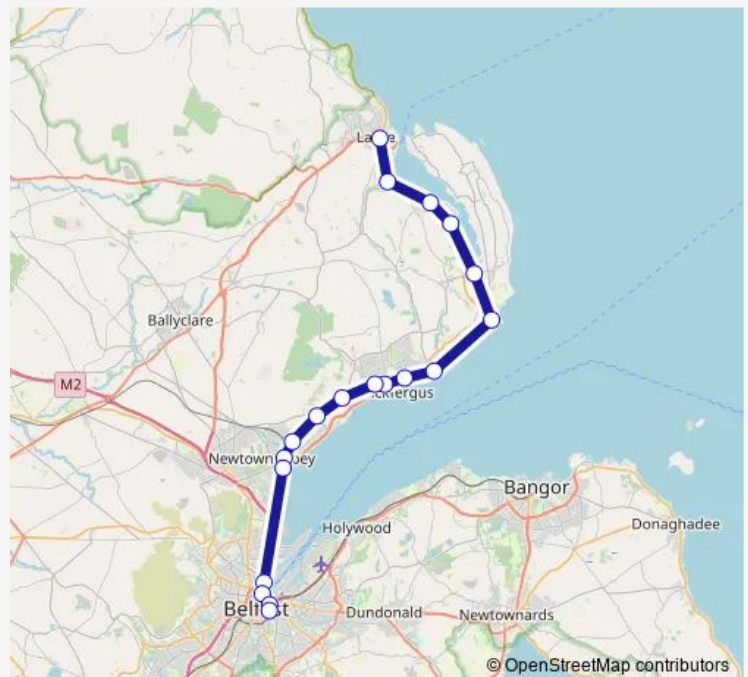

Magheramorne

MP

Ballycarry

Whitehead

Kilroot

Downshire

Carrickfergus

Clipperstown

Trooperslane

Greenisland

Jordanstown

Bleach Green Junction

Whiteabbey

Yorkgate

Donegall Quay

Lagan Junction

Lanyon Place

Route schedule

Larne Town — Lanyon Place

Monday 17:05

Tuesday 17:05

Wednesday 17:05

Thursday 17:05

Friday 17:05

Saturday —

Sunday —

Route info

Direction: Larne Town

Stops: 19

Trip Duration: 1 hour 2 min

1_LN->CL — Larne Town - Lanyon Place

1_LN->CL Rail time schedules and route maps are available in an offline PDF at busmaps.com. Use the busmaps.com website to see live bus times, train schedule or subway schedule, and step-by-step directions for all public transit in Carrickfergus