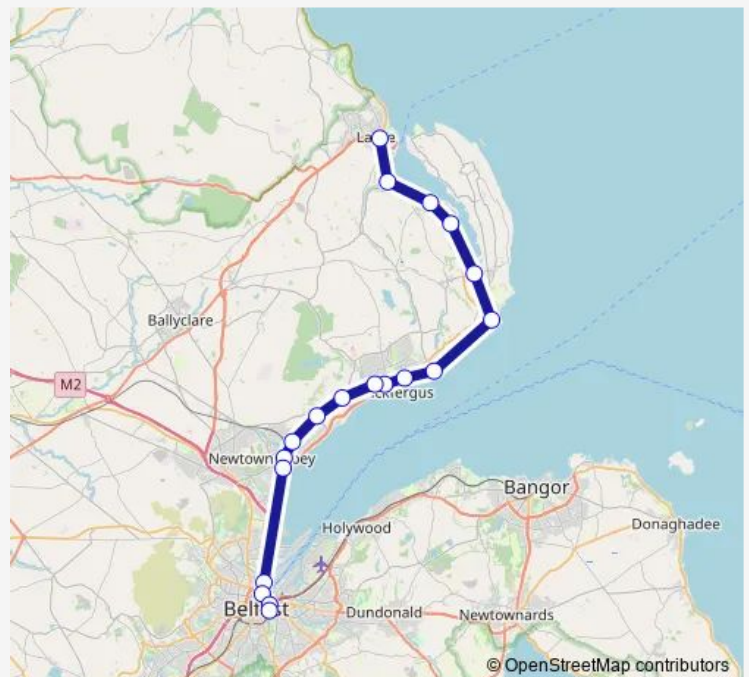

Magheramorne

MP

Ballycarry

Whitehead

Kilroot

Downshire

Carrickfergus

Clipperstown

Trooperslane

Greenisland

Jordanstown

Bleach Green Junction

Whiteabbey

Yorkgate

Donegall Quay

Lagan Junction

Lanyon Place

Route schedule

Larne Town — Lanyon Place

Monday 17:05

Tuesday 17:05

Wednesday 17:05

Thursday 17:05

Friday 17:05

Saturday —

Sunday —

Route info

Direction: Larne Town

Stops: 19

Trip Duration: 1 hour 2 min

■ 1_LN->CL — Larne Town - Lanyon Place

1_LN->CL Rail time schedules and route maps are available in an offline PDF at busmaps.com. Use the busmaps.com website to see live bus times, train schedule or subway schedule, and step-by-step directions for all public transit in Carrickfergus