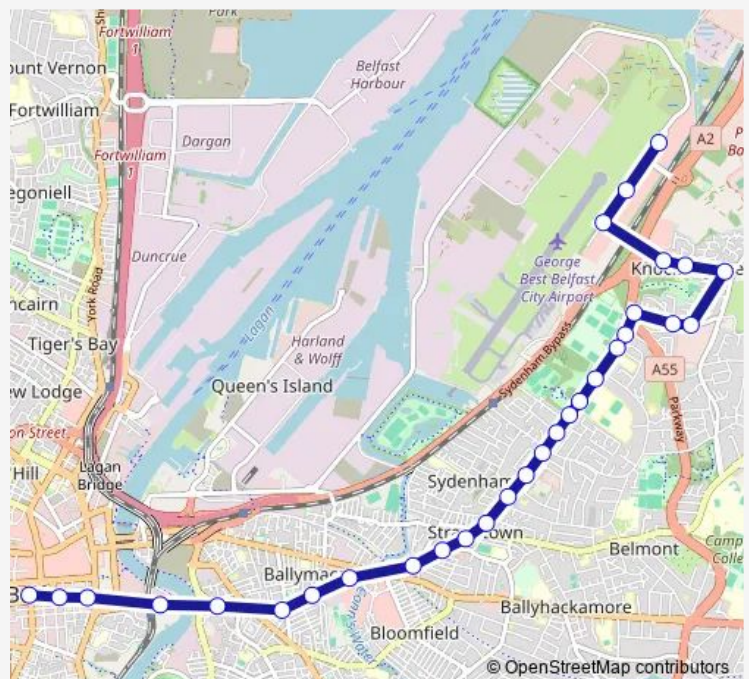

Bus 3J Hollywood Exchange - Garnerville Road - City Centre

[Go to website](#)

Direction

Hollywood Exchange — Donegall Square West

30 stops

[Open route schedule](#)

- Hollywood Exchange
- Hollywood Exchange
- Hollywood Exchange Ikea
- Knocknagoney Road
- Knocknagoney Primary
- Knocknagoney Road
- Glendhu Park
- Glenluce Drive
- Glendhu Manor
- Tillysburn Park
- Templeton House
- Ashfield Girls
- Ashfield Boys
- Carolhill
- Tudordale
- Station Road
- Clonaver
- St Marks
- Park Avenue
- Strand Cinema
- Strandtown

Route schedule

Hollywood Exchange — Donegall Square West

Monday	—
Tuesday	—
Wednesday	—
Thursday	—
Friday	—
Saturday	08:50-09:50
Sunday	11:55-18:15

Route info

Direction: Hollywood Exchange

Stops: 30

Trip Duration: 0 hour 29 min

—

Friday

—

Saturday

08:20-09:20

Sunday

11:25-17:45

Route info

Direction: Donegall Square West

Stops: 29

Trip Duration: 0 hour 27 min

School Court

Knocknagoney Primary

Parklands

Hollywood Exchange

3J Bus time schedules and route maps are available in an offline PDF at busmaps.com. Use the busmaps.com website to see live bus times, train schedule or subway schedule, and step-by-step directions for all public transit in Belfast