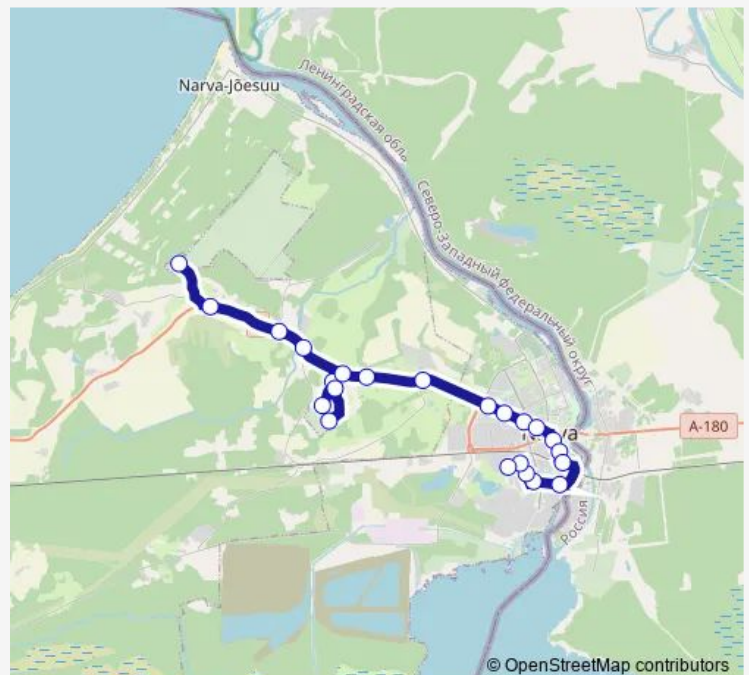

Peetri plats

Rugodiv

Jaam

Route schedule

Jugla suvilad — Paemurru

Monday	—
Tuesday	—
Wednesday	—
Thursday	—
Friday	—
Saturday	—
Sunday	15:22

Route info

Direction: Jugla suvilad

Stops: 26

Trip Duration: 0 hour 41 min

Kalda

Jäähall

Koorikool

Uusküla

Paemurru

Direction

Sunday

12:15

Route info

Direction: Paemurru

Stops: 24

Trip Duration: 0 hour 43 min

3J Bus time schedules and route maps are available in an offline PDF at busmaps.com. Use the busmaps.com website to see live bus times, train schedule or subway schedule, and step-by-step directions for all public transit in Narva