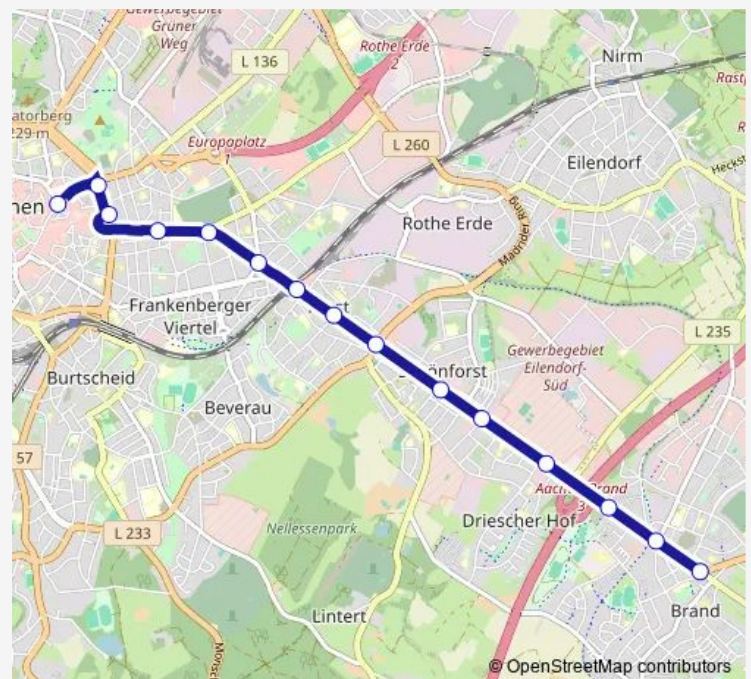

—

Saturday

—

Sunday

10:28-17:28

Route info

Direction: Aachen, Bushof

Stops: 15

Trip Duration: 0 hour 24 min

■ 15E — zusätzliche Einsatzwagen an Schultagen

Direction

Aachen, Brand — Aachen, Bushof

15 stops

[Open route schedule](#)

Aachen, Brand

Aachen, Brand Ringstraße

—

Saturday

—

Sunday

10:03-17:02

Route info

Direction: Aachen, Brand

Stops: 15