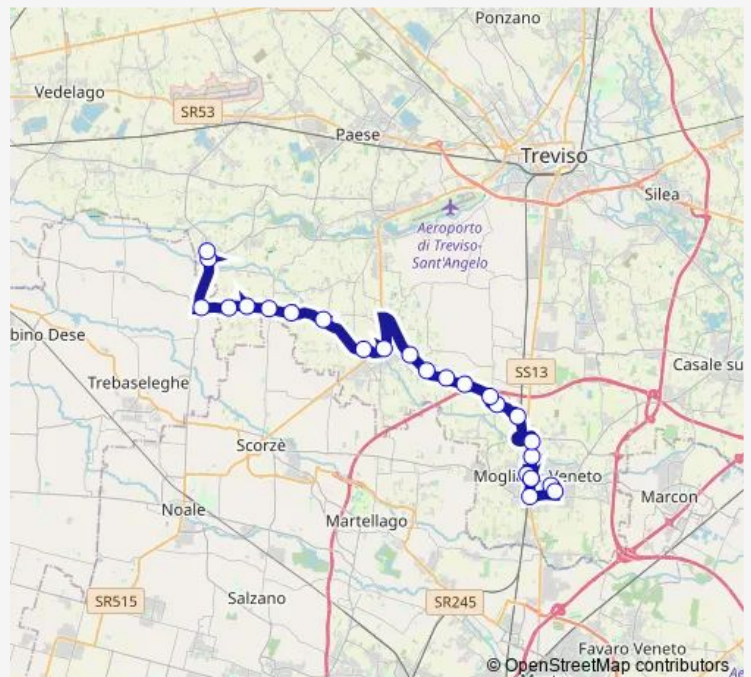

# Bus 15e Mogliano Liceo - Badoere

[Go to website](#)

**Direction**

Mogliano Liceo — Badoere

25 stops

[Open route schedule](#)

- Mogliano Liceo
- Mogliano Campi Sportivi
- Mogliano Ronzinella
- Mogliano Centro
- Mogliano Fs
- Mogliano Centro
- Mogliano Marconi
- Mogliano Buratti
- Boschetta
- Campocroce Chiesa
- Campocroce
- Mogliano Strazzariole
- Localita' Malcanton
- Mogliano Busa
- Zero Branco Primo Maggio
- Zero Branco
- Zero Branco Montiron
- Sant' Alberto
- Sant' Alberto Bellini
- Scandolara Onaro
- Scandolara

**Route schedule**

Mogliano Liceo — Badoere

Monday	13:10-14:50
Tuesday	13:10-14:50
Wednesday	13:10-14:50
Thursday	13:10-14:50
Friday	13:10-14:50
Saturday	—
Sunday	—

**Route info**

Direction: Mogliano Liceo

Stops: 25

Trip Duration: 0 hour 38 min

15e — Mogliano Liceo - Badoere

Scandolara Pasteur

Trebaseleghe

Badoere D'Annunzio

Badoere

15e Bus time schedules and route maps are available in an offline PDF at [busmaps.com](https://busmaps.com). Use the [busmaps.com](https://busmaps.com) website to see live bus times, train schedule or subway schedule, and step-by-step directions for all public transit in Mogliano Veneto

The schedule is provided in the local timezone. Times with "(+1)" indicate departures on the next day.

PDF file created on 2025-02-26

2024 BusMaps.com - All Rights Reserved