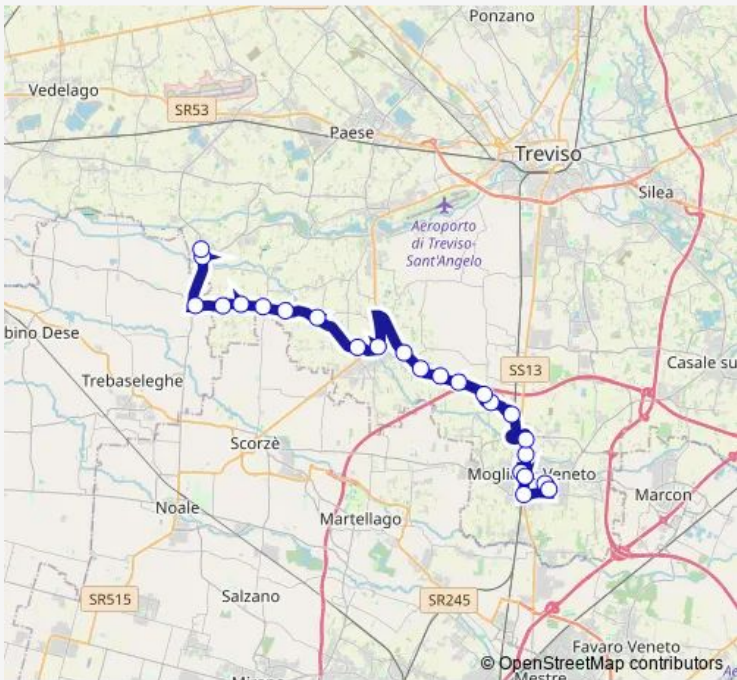

# Bus 15E Mogliano Liceo - Badoere

[Go to website](#)

**Direction**  
 Mogliano Liceo — Badoere  
 25 stops  
[Open route schedule](#)

- Mogliano Liceo
- Mogliano Campi Sportivi
- Mogliano Ronzinella
- Mogliano Centro
- Mogliano Fs
- Mogliano Centro
- Mogliano Marconi
- Mogliano Buratti
- Boschetta
- Campocroce Chiesa
- Campocroce
- Mogliano Strazzariole
- Localita' Malcanton
- Mogliano Busa
- Zero Branco Primo Maggio
- Zero Branco
- Zero Branco Montiron
- Sant' Alberto
- Sant' Alberto Bellini
- Scandolara Onaro
- Scandolara

Route schedule  
 Mogliano Liceo — Badoere

Monday	13:10-14:50
Tuesday	13:10-14:50
Wednesday	13:10-14:50
Thursday	13:10-14:50
Friday	13:10-14:50
Saturday	—
Sunday	—

Route info  
 Direction: Mogliano Liceo  
 Stops: 25  
 Trip Duration: 0 hour 38 min

15E — Mogliano Liceo - Badoere **BusMaps**

Scandolara Pasteur

Trebaseleghe

Badoere D'Annunzio

Badoere

15E Bus time schedules and route maps are available in an offline PDF at [busmaps.com](https://busmaps.com). Use the [busmaps.com](https://busmaps.com) website to see live bus times, train schedule or subway schedule, and step-by-step directions for all public transit in Mogliano Veneto

The schedule is provided in the local timezone. Times with "(+1)" indicate departures on the next day.

PDF file created on 2025-01-16

2024 BusMaps.com - All Rights Reserved