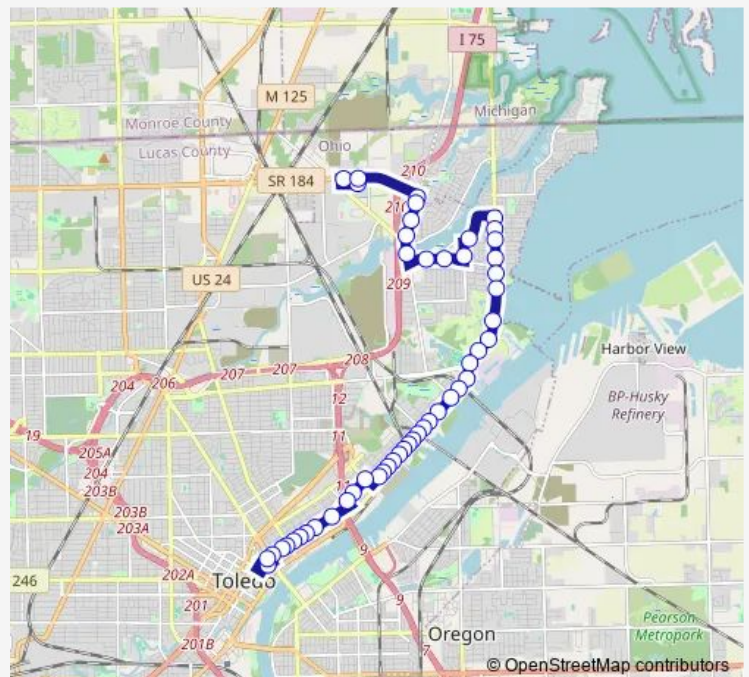

290th & 110th Se

Ottawa River & 117th Ne

Summit & 123rd Nw

Summit & 119th Sw

Summit & 116th Nw

Summit & 109th Nw

Summit & 105th Sw

Summit & 101st Sw

Summit Detwiler

Summit Toledo Yacht Club W

Summit Detwiler W

**Route schedule**

Alexis Meijer — Huron & Orange NE (APT Side)

Monday 05:09-21:09

Tuesday 05:09-21:09

Wednesday 05:09-21:09

Thursday 05:09-21:09

Friday 05:09-21:09

Saturday 06:39-18:39

Sunday 06:39-18:39

**Route info**

Direction: Alexis Meijer

Stops: 50

Trip Duration: 0 hour 36 min

15e — Meijer Alexis via Summit

Summit & Manhattan Nw

Summit & Lasalle Ne

Summit & Suder Nw

Summit & Suder Sw

Summit & Pontiac Nw

Summit & Bassett Nw

Summit & New York Nw