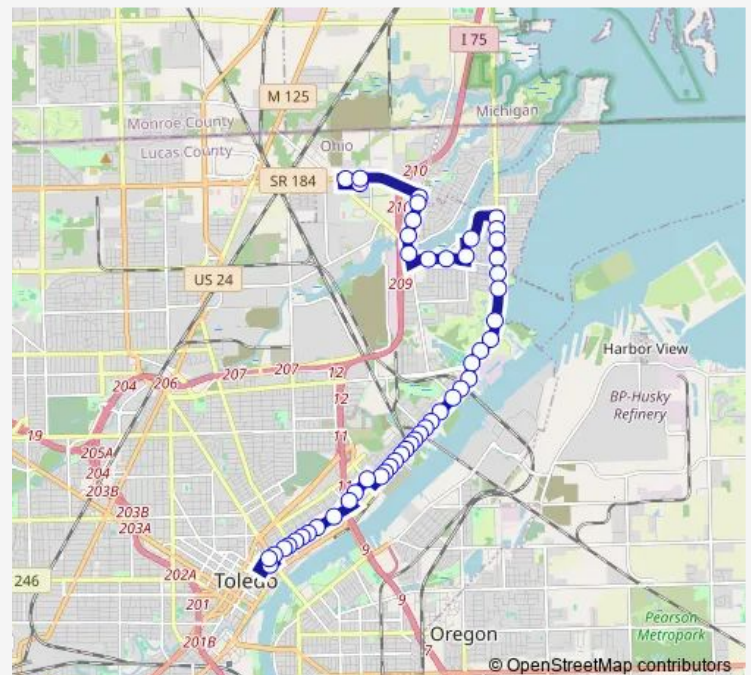

Bus 15E Meijer Alexis via Summit

[Go to website](#)

Direction

Alexis Meijer — Huron & Cherry (HUB Side)

50 stops

[Open route schedule](#)

Alexis Meijer

Alexis & Benore Se

290th & 110th Se

Ottawa River & 117th Ne

Summit & 123rd Nw

Summit & 119th Sw

Summit & 116th Nw

Summit & 109th Nw

Summit & 105th Sw

Summit & 101st Sw

Summit Detwiler

Summit Toledo Yacht Club W

Summit Detwiler W

Route schedule

Alexis Meijer — Huron & Cherry (HUB Side)

Monday	05:09-21:09
Tuesday	05:09-21:09
Wednesday	05:09-21:09
Thursday	05:09-21:09
Friday	05:09-21:09
Saturday	06:39-18:39
Sunday	06:39-18:39

Route info

Direction: Alexis Meijer

Stops: 50

Trip Duration: 0 hour 36 min

15E — Meijer Alexis via Summit

Summit & Manhattan Nw

Summit & Lasalle Ne

Summit & Suder Nw