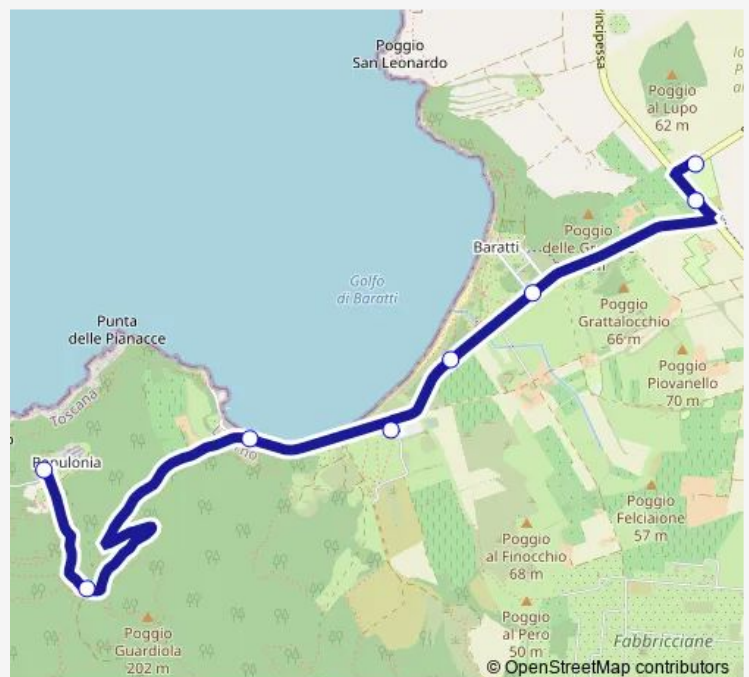

Wednesday 09:40-19:00

Thursday 09:40-19:00

Friday 09:40-19:00

Saturday 09:40-19:00

Sunday 09:40-19:00

**Route info**

Direction: Parcheggio Caldanelle

Stops: 8

Trip Duration: 0 hour 20 min