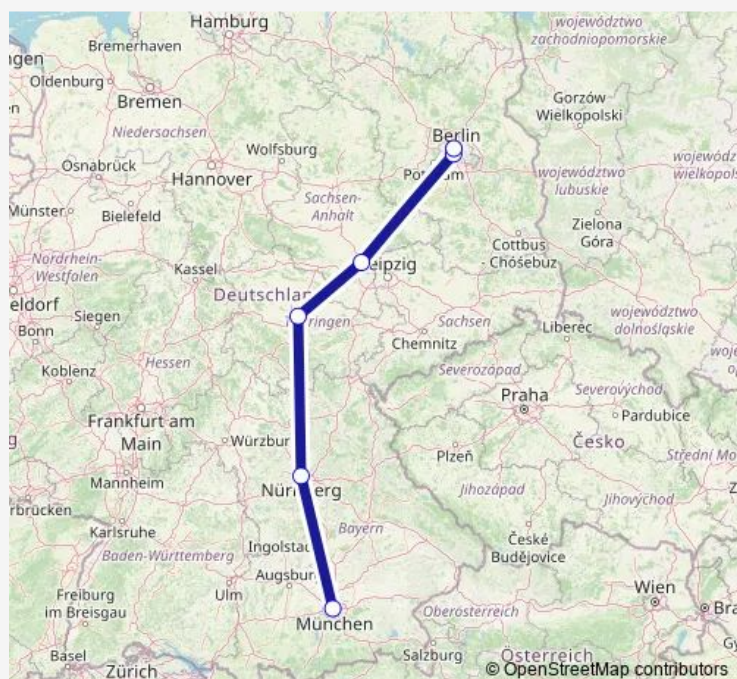

Rail ICE 1876

[Go to website](#)

Direction

München Hbf — Berlin Hbf (tief)

6 stops

[Open route schedule](#)

München Hbf

Nürnberg Hbf

Erfurt Hbf

Halle(Saale)Hbf

Berlin Südkreuz

Berlin Hbf (tief)

Route schedule

München Hbf — Berlin Hbf (tief)

Monday —

Tuesday —

Wednesday —

Thursday —

Friday 06:00

Saturday —

Sunday —

Route info

Direction: München Hbf

Stops: 6

Trip Duration: 4 hour 26 min

ICE 1876

ICE 1876 Rail time schedules and route maps are available in an offline PDF at busmaps.com. Use the busmaps.com website to see live bus times, train schedule or subway schedule, and step-by-step directions for all public transit in Berlin