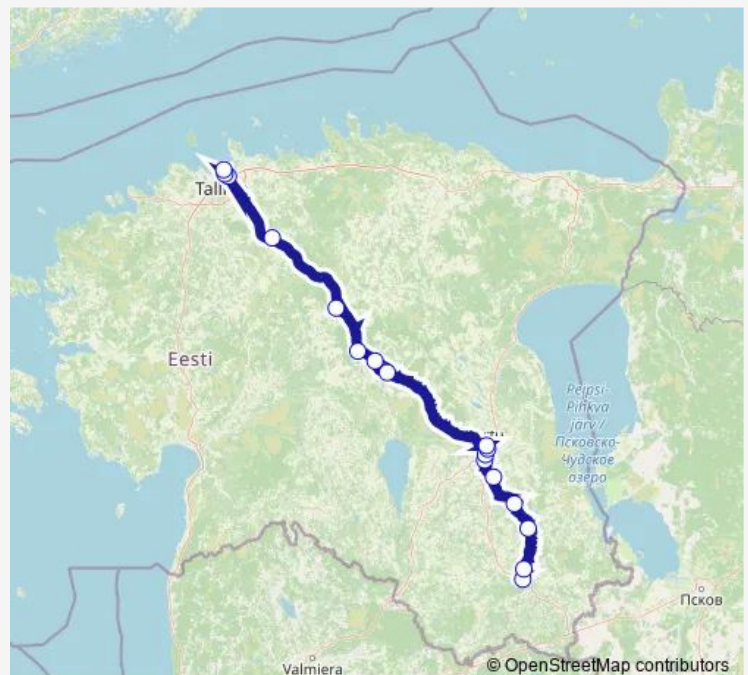

Bus 189 Tallinn - Tartu - Põlva - Võru

[Go to website](#)

Direction

Võru bussijaam — Reisisadama D-terminal

17 stops

[Open route schedule](#)

Võru bussijaam

Väimela

Põlva bussijaam

Risti

Kuuste

Ept

Jalaka

Tarmeko

Tartu bussijaam

Puhu rist

Adavere

Paia

Mäo 1 (Tallinna suund)

Tindimäe parkla

Lennujaam (airport)

Tallinna bussijaam

Reisisadama D-terminal

Route schedule

Võru bussijaam — Reisisadama D-terminal

Monday 17:30

Tuesday 17:30

Wednesday 17:30

Thursday 17:30

Friday 17:30

Saturday 17:30

Sunday 17:30

Route info

Direction: Võru bussijaam

Stops: 17

Trip Duration: 4 hour 0 min