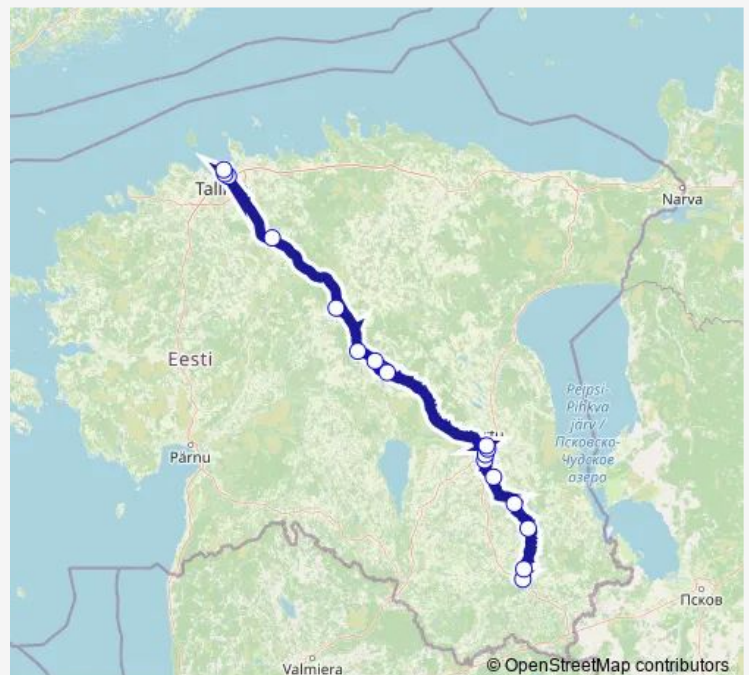

Bus 189 Tallinn - Tartu - Põlva - Võru

[Go to website](#)

Direction

Võru bussijaam — Reisisadama D-terminal

17 stops

[Open route schedule](#)

Võru bussijaam

Väimela

Põlva bussijaam

Risti

Kuuste

Ept

Jalaka

Tarmeko

Tartu bussijaam

Puhu rist

Adavere

Paia

Mäo 1 (Tallinna suund)

Tindimäe parkla

Lennujaam (airport)

Tallinna bussijaam

Reisisadama D-terminal

Route schedule

Võru bussijaam — Reisisadama D-terminal

Monday 17:30

Tuesday 17:30

Wednesday 17:30

Thursday 17:30

Friday 17:30

Saturday 17:30

Sunday 17:30

Route info

Direction: Võru bussijaam

Stops: 17

Trip Duration: 4 hour 0 min