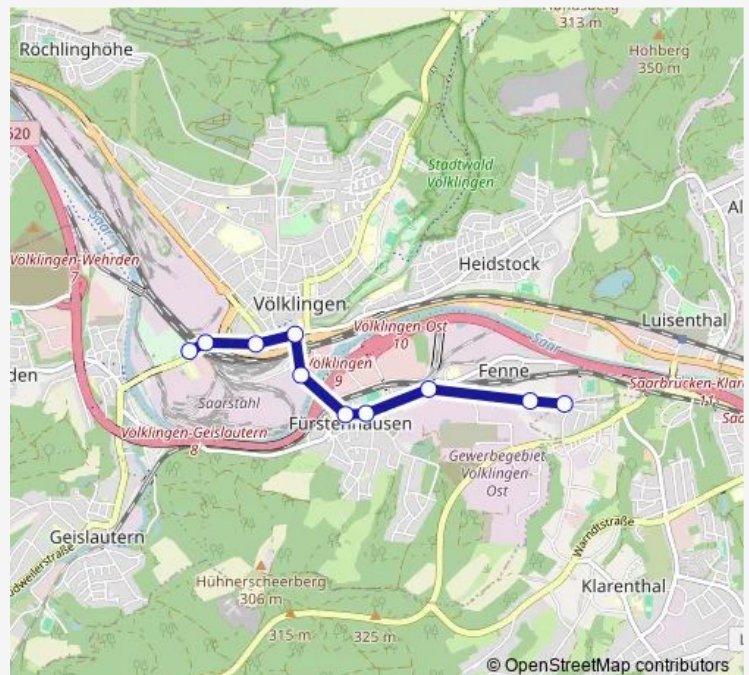

Monday 20:47-23:47

Tuesday 20:47-23:47

Wednesday 20:47-23:47

Thursday 20:47-23:47

Friday 20:47-23:47

Saturday 20:47-23:47

Sunday —

Route info

Direction: Kirche, Fenne Völklingen

Stops: 15

Trip Duration: 0 hour 14 min

Direction

Weltkulturerbe, Völklingen — Kirche, Fenne Völklingen

10 stops

[Open route schedule](#)

Weltkulturerbe, Völklingen

Saturday 03:27-23:35

Sunday 03:27-04:27

Route info

Direction: Weltkulturerbe, Völklingen

Stops: 10

Trip Duration: 0 hour 12 min

189 Bus time schedules and route maps are available in an offline PDF at busmaps.com. Use the busmaps.com website to see live bus times, train schedule or subway schedule, and step-by-step directions for all public transit in Saarbruecken