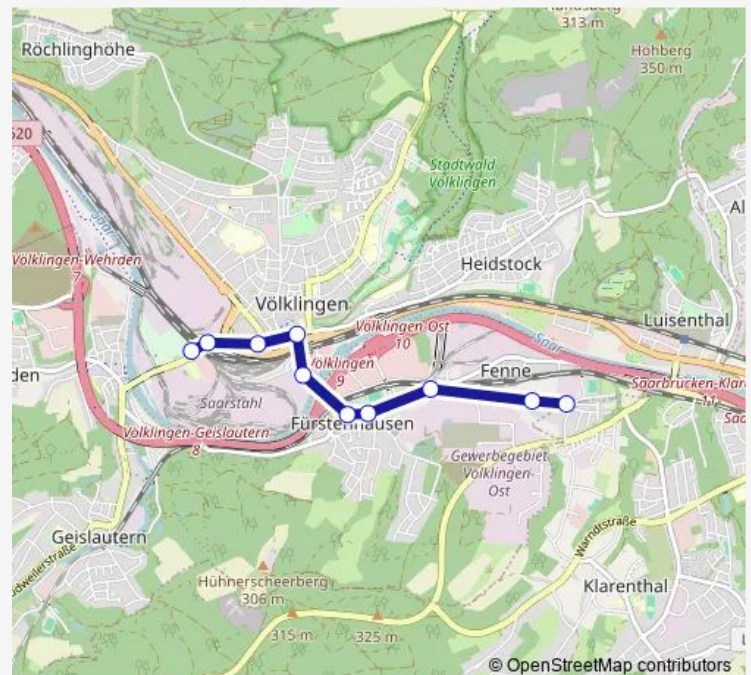

Monday 20:47-23:47

Tuesday 20:47-23:47

Wednesday 20:47-23:47

Thursday 20:47-23:47

Friday 20:47-23:47

Saturday 20:47-23:47

Sunday —

Route info

Direction: Kirche, Fenne Völklingen

Stops: 15

Trip Duration: 0 hour 14 min

Direction

Weltkulturerbe, Völklingen — Kirche, Fenne Völklingen

10 stops

[Open route schedule](#)

Weltkulturerbe, Völklingen

Saturday 03:27-23:35

Sunday 03:27-04:27

Route info

Direction: Weltkulturerbe, Völklingen

Stops: 10

Trip Duration: 0 hour 12 min

189 Bus time schedules and route maps are available in an offline PDF at busmaps.com. Use the busmaps.com website to see live bus times, train schedule or subway schedule, and step-by-step directions for all public transit in Saarbruecken