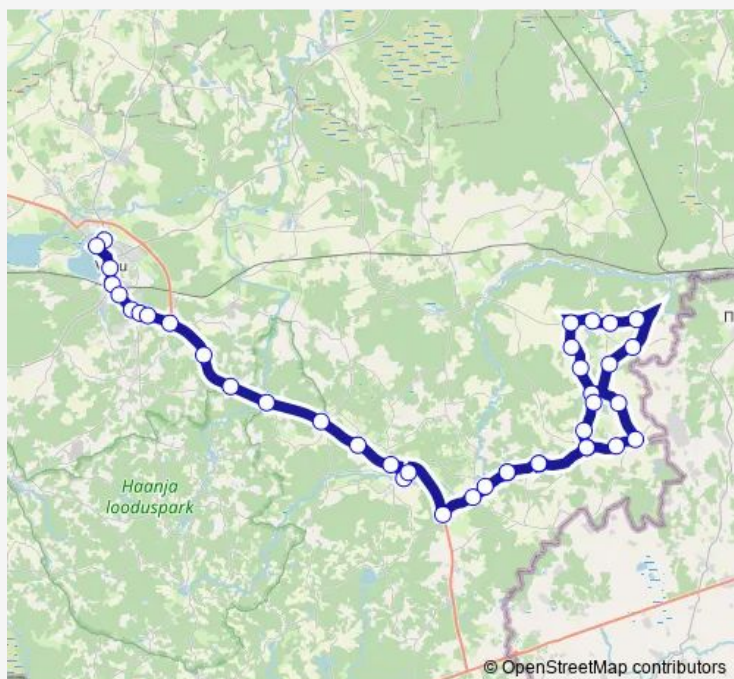

Plessi

Route schedule

Võru bussijaam — Plessi

Monday	16:55
Tuesday	16:55
Wednesday	16:55
Thursday	16:55
Friday	16:55
Saturday	—
Sunday	—

Route info

Direction: Võru bussijaam

Stops: 40

Trip Duration: 1 hour 21 min