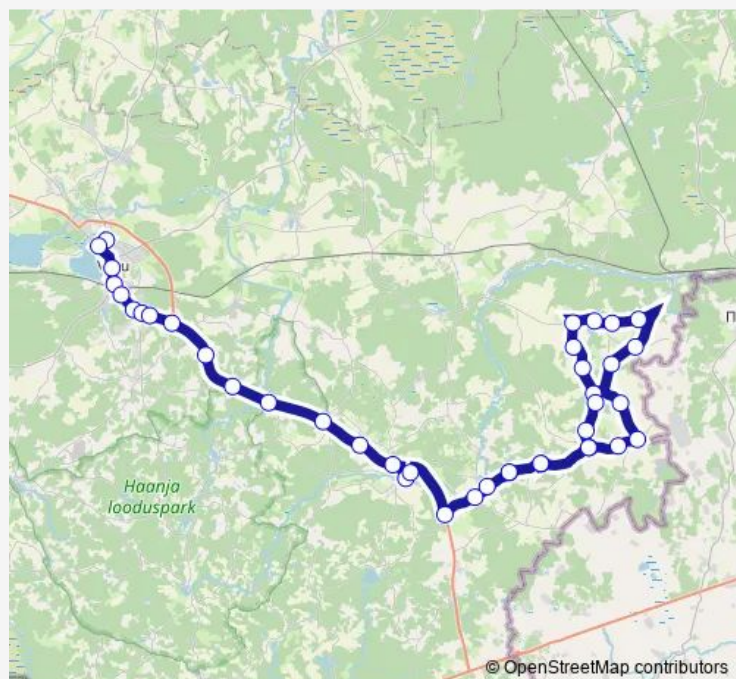

Plessi

Route schedule

Võru bussijaam — Plessi

Monday	16:55
Tuesday	16:55
Wednesday	16:55
Thursday	16:55
Friday	16:55
Saturday	—
Sunday	—

Route info

Direction: Võru bussijaam

Stops: 40

Trip Duration: 1 hour 21 min