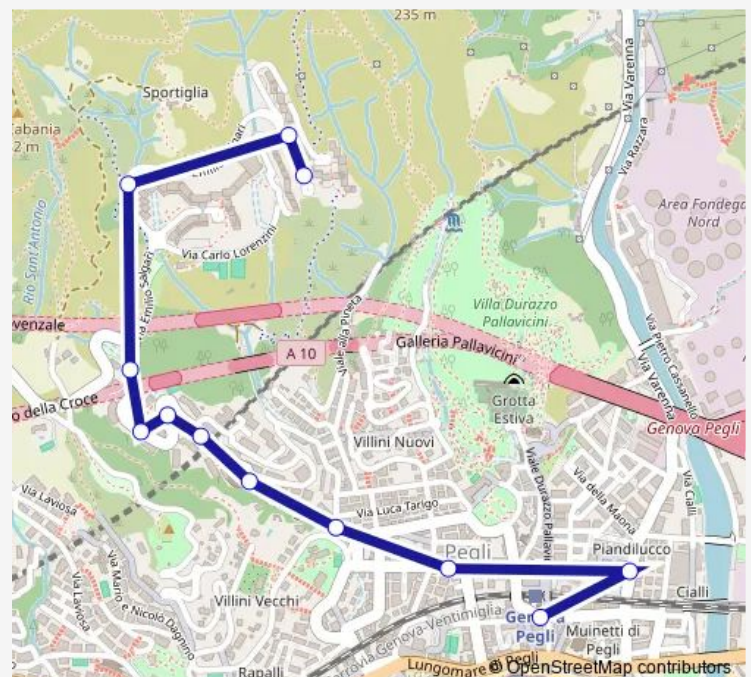

Friday 05:43-23:22

Saturday 05:41-23:22

Sunday 07:12-23:22

Route info

Direction: Salgari 11/

Stops: 12

Trip Duration: 0 hour 11 min

189 — P. Ponchielli (Pegli FS) - Quartiere Giardino

Direction

Pegli FS/Musei Pallavicini — Salgari 11/

19 stops

[Open route schedule](#)

Pegli FS/Musei Pallavicini

Lungomare2/FS-Museipallavicini

Pegli 1/Porticciolo

Rovetta 1/Martiri Liberta'