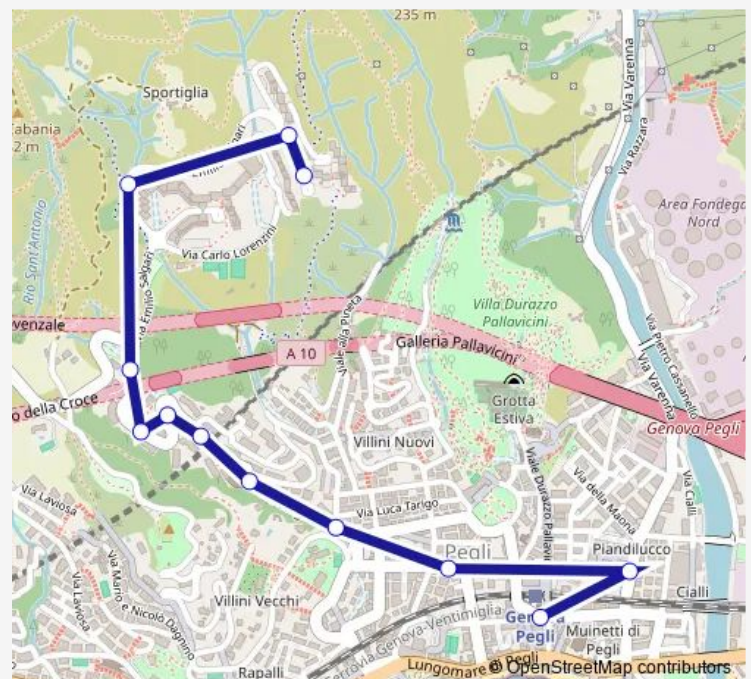

Friday 05:43-23:22

Saturday 05:41-23:22

Sunday 07:12-23:22

Route info

Direction: Salgari 11/

Stops: 12

Trip Duration: 0 hour 10 min

189 — P. Ponchielli (Pegli FS) - Quartiere Giardino

Direction

Pegli FS/Musei Pallavicini — Salgari 11/

19 stops

[Open route schedule](#)

Pegli FS/Musei Pallavicini

Lungomare2/FS-Museipallavicini

Pegli 1/Porticciolo

Rovetta 1/Martiri Liberta'