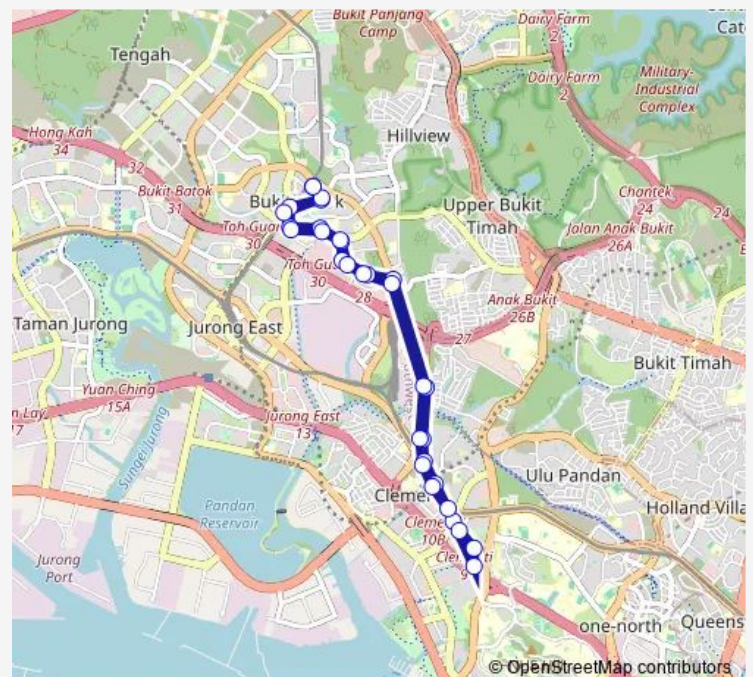

Thursday 05:45

Friday 05:45

Saturday 05:45

Sunday 05:45

Route info

Direction: Bt Batok Int

Stops: 31

Trip Duration: 1 hour 5 min