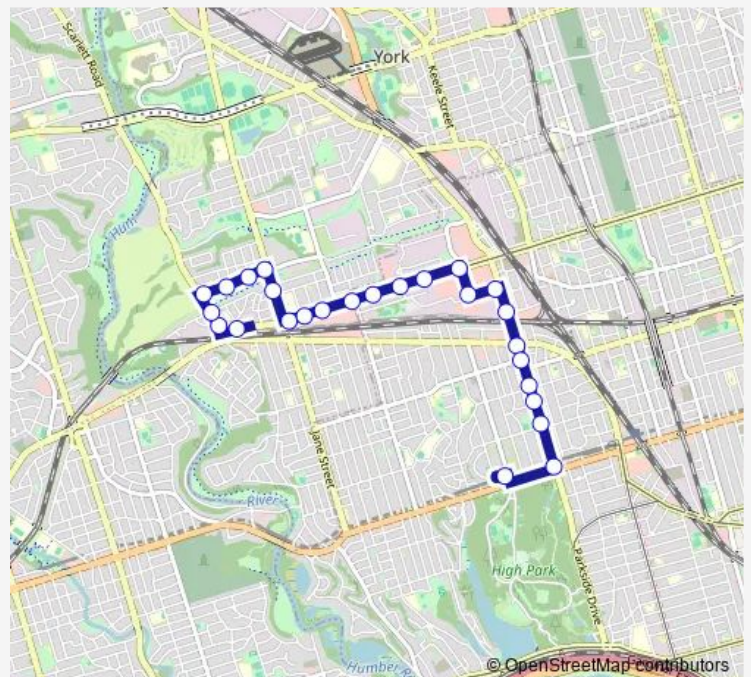

Scarlett Rd at Eileen Ave

Foxwell St at Scarlett Rd East Side

Foxwell St at Bruton Rd East Side

Foxwell St at Duern St

Foxwell St at Jane St

Jane St at Pritchard Ave

St Clair Ave West at Jane St East Side

St Clair Ave West at Mariposa Ave East Side

Old Stock Yards Rd at West Toronto St

West Toronto St at Keele St

Keele St at Junction Rd

Keele St at Dundas St West South Side

Keele St at Annette St

Route schedule

2672 St Clair Ave West — High Park Station

Monday	05:23-01:21 ⁺¹
Tuesday	05:23-01:21 ⁺¹
Wednesday	05:23-01:21 ⁺¹
Thursday	05:23-01:21 ⁺¹
Friday	05:23-01:21 ⁺¹
Saturday	05:30-01:00 ⁺¹
Sunday	07:45-01:03 ⁺¹

Route info

Direction: 2672 St Clair Ave West

Stops: 26

Trip Duration: 0 hour 24 min

189 — Stockyards

Keele St at Humberside Ave

Keele St at Hillsview Ave

Keele St at Glenlake Ave

Keele St at Bloor St West - Keele Station

High Park Station