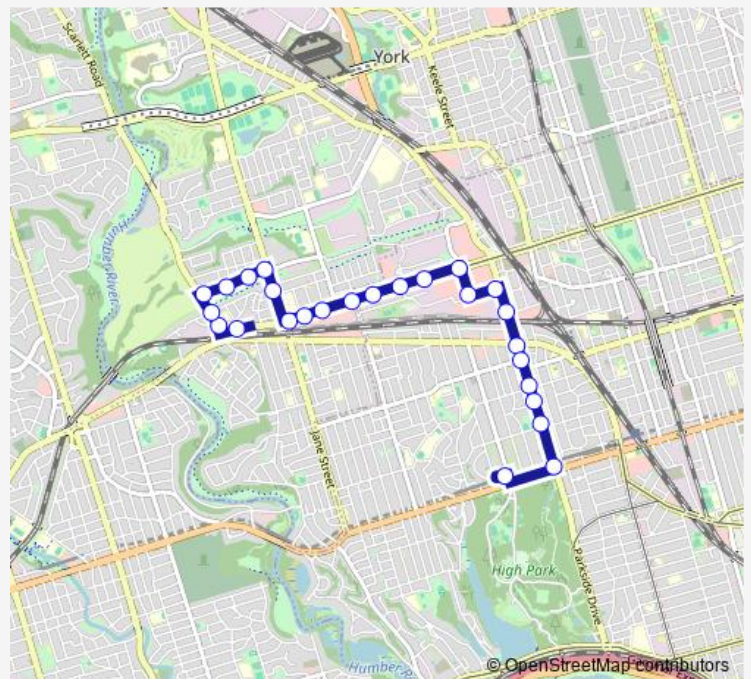

[Go to website](#)

**Direction**  
 2672 St Clair Ave West — High Park Station  
 26 stops  
[Open route schedule](#)

- 2672 St Clair Ave West
- Scarlett Rd at Bernice Cres
- Scarlett Rd at Eileen Ave
- Foxwell St at Scarlett Rd East Side
- Foxwell St at Bruton Rd East Side
- Foxwell St at Duern St
- Foxwell St at Jane St
- Jane St at Pritchard Ave
- St Clair Ave West at Jane St East Side
- St Clair Ave West at Mariposa Ave East Side
- St Clair Ave West at Mould Ave
- St Clair Ave West at Runnymede Rd
- St Clair Ave West at Britannia Ave
- St Clair Ave West at Cobalt Ave
- St Clair Ave West at Mondovi Gate
- St Clair Ave West at Old Stock Yards Rd
- Old Stock Yards Rd at West Toronto St
- West Toronto St at Keele St
- Keele St at Junction Rd
- Keele St at Dundas St West South Side
- Keele St at Annette St

**Route schedule**  
 2672 St Clair Ave West — High Park Station

|           |                           |
|-----------|---------------------------|
| Monday    | 05:23-01:21 <sup>+1</sup> |
| Tuesday   | 05:23-01:21 <sup>+1</sup> |
| Wednesday | 05:23-01:21 <sup>+1</sup> |
| Thursday  | 05:23-01:21 <sup>+1</sup> |
| Friday    | 05:23-01:21 <sup>+1</sup> |
| Saturday  | 05:30-01:00 <sup>+1</sup> |
| Sunday    | 07:45-01:03 <sup>+1</sup> |

**Route info**  
 Direction: 2672 St Clair Ave West  
 Stops: 26  
 Trip Duration: 0 hour 26 min

189 — Stockyards

Keele St at Humberside Ave

Keele St at Hillsview Ave

Keele St at Glenlake Ave

Keele St at Bloor St West - Keele Station

Keele St at Humberside Ave

Keele St at Annette St

Keele St at Dundas St West

Keele St at Junction Rd

West Toronto St at Keele St

West Toronto St at Old Stock Yards Rd

Gunns Loop at St Clair Ave West

St Clair Ave West at Mondovi Gate West Side