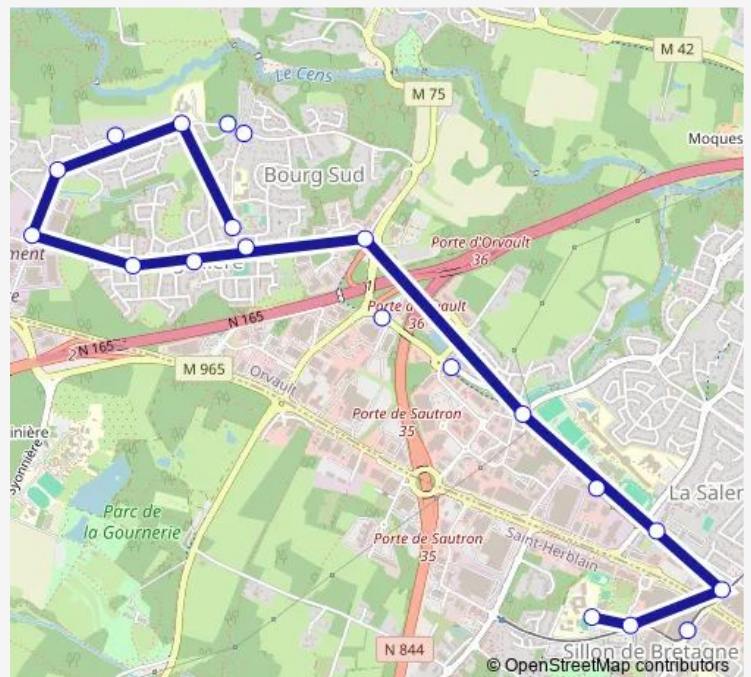

Bus 189 Pont Marchand - Angevineière

[Go to website](#)

Direction

Pont Marchand — Angevineière

20 stops

[Open route schedule](#)

Pont Marchand

Launay

Sillon de Bretagne

Angevinière

Route schedule

Pont Marchand — Angevineière

Monday 07:40

Tuesday 07:40

Wednesday 07:40

Thursday 07:40

Friday 07:40

Saturday —

Sunday —

Route info

Direction: Pont Marchand

Stops: 20

Trip Duration: 0 hour 18 min

189 — Pont Marchand - Angevineière