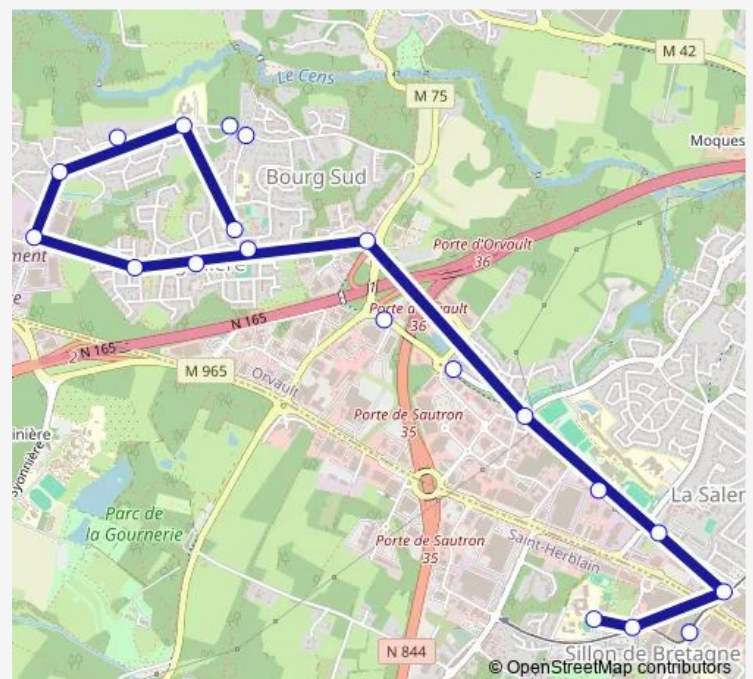

# Bus 189 Pont Marchand - Angevineière

[Go to website](#)

**Direction**

Pont Marchand — Angevineière

20 stops

[Open route schedule](#)

Pont Marchand

Launay

Sillon de Bretagne

Angevineière

Route schedule

Pont Marchand — Angevineière

Monday	07:40
Tuesday	07:40
Wednesday	07:40
Thursday	07:40
Friday	07:40
Saturday	—
Sunday	—

Route info

Direction: Pont Marchand

Stops: 20

Trip Duration: 0 hour 18 min

189 — Pont Marchand - Angevineière

189 Bus time schedules and route maps are available in an offline PDF at [busmaps.com](https://busmaps.com). Use the [busmaps.com](https://busmaps.com) website to see live bus times, train schedule or subway schedule, and step-by-step directions for all public transit in Nantes