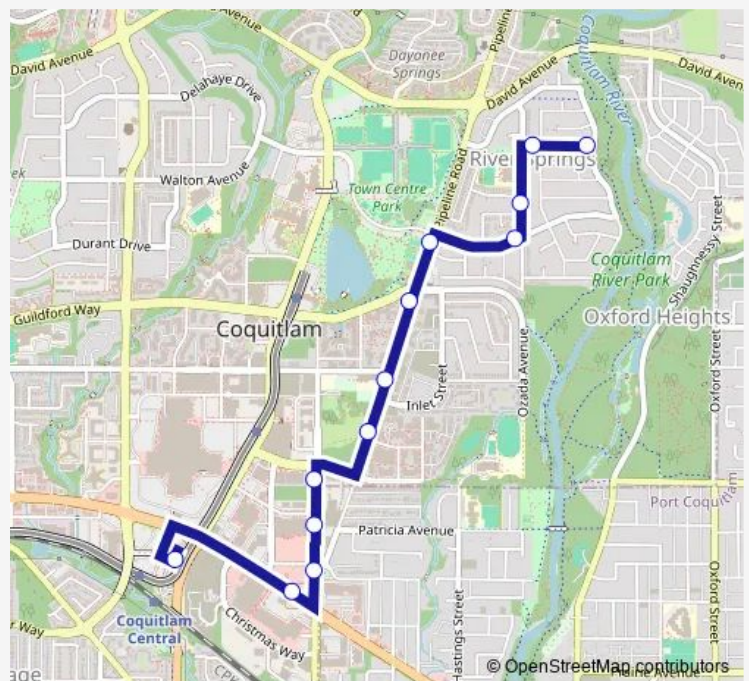

Northbound Westwood St @ Kitchener Ave

Eastbound Lincoln Ave @ Westwood St

Northbound Pipeline Rd @ Windsor Gate

Northbound Pipeline Rd @ Glen Dr

Northbound Pipeline Rd @ Ozada Ave

Eastbound Dunkirk Ave @ Pipeline Rd

Eastbound Dunkirk Ave @ Galiano St

Eastbound Dunkirk Ave @ Hornby St

Northbound Gabriola Dr @ Georgeson Ave

Northbound Gabriola Dr @ Savary Ave

Westbound Harwood Ave @ Gabriola Dr

Route schedule

Coquitlam Central Station @ Bay 2 — Westbound Harwood Ave @ Gabriola Dr

Trip Duration: 0 hour 14 min

189 — Coquitlam Central Station/Lafarge Park

Direction

Westbound Harwood Ave @ Gabriola Dr — Coquitlam Central Station @ Bay 10

13 stops

[Open route schedule](#)

Westbound Harwood Ave @ Gabriola Dr

Westbound Harwood Ave @ Hornby St

Southbound Nestor St @ Tory Ave

Westbound Dunkirk Ave @ Nestor St

Southbound Pipeline Rd @ Dunkirk Ave

Southbound Pipeline Rd @ Guildford Way

Southbound Pipeline Rd @ Glen Dr