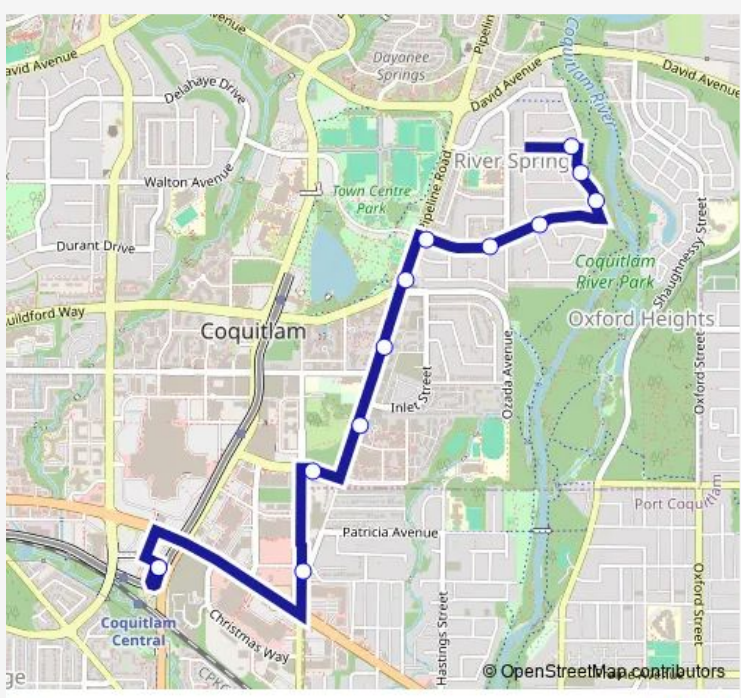

Bus 189 Coquitlam Central Station/Lafarge Park

[Go to website](#)

Direction
 Westbound Harwood Ave @ Gabriola Dr — Coquitlam Central Station @ Bay 10
 11 stops
[Open route schedule](#)

- Westbound Harwood Ave @ Gabriola Dr
- Westbound Harwood Ave @ Hornby St
- Southbound Nestor St @ Tory Ave
- Southbound Pipeline Rd @ Dunkirk Ave
- Southbound Pipeline Rd @ Guildford Way
- Southbound Pipeline Rd @ Glen Dr
- Southbound Pipeline Rd @ Windsor Gate
- Southbound Westwood St @ Lincoln Ave
- Southbound Westwood St @ Crabbe Ave
- Westbound Lougheed Hwy @ Westwood St
- Coquitlam Central Station @ Bay 10

Route schedule
 Westbound Harwood Ave @ Gabriola Dr — Coquitlam Central Station @ Bay 10

Monday	05:54-23:40
Tuesday	05:54-23:40
Wednesday	05:54-23:40
Thursday	05:54-23:40
Friday	05:54-23:40
Saturday	07:04-22:29
Sunday	07:04-21:36

Route info
 Direction: Westbound Harwood Ave @ Gabriola Dr
 Stops: 11
 Trip Duration: 0 hour 12 min

Direction

Coquitlam Central Station @ Bay 4 — Westbound Harwood Ave @ Gabriola Dr

12 stops

[Open route schedule](#)

Eastbound Dunkirk Ave @ Pipeline Rd

Eastbound Dunkirk Ave @ Galiano St

Eastbound Dunkirk Ave @ Hornby St

Northbound Gabriola Dr @ Georgeson Ave

Northbound Gabriola Dr @ Savary Ave

Westbound Harwood Ave @ Gabriola Dr