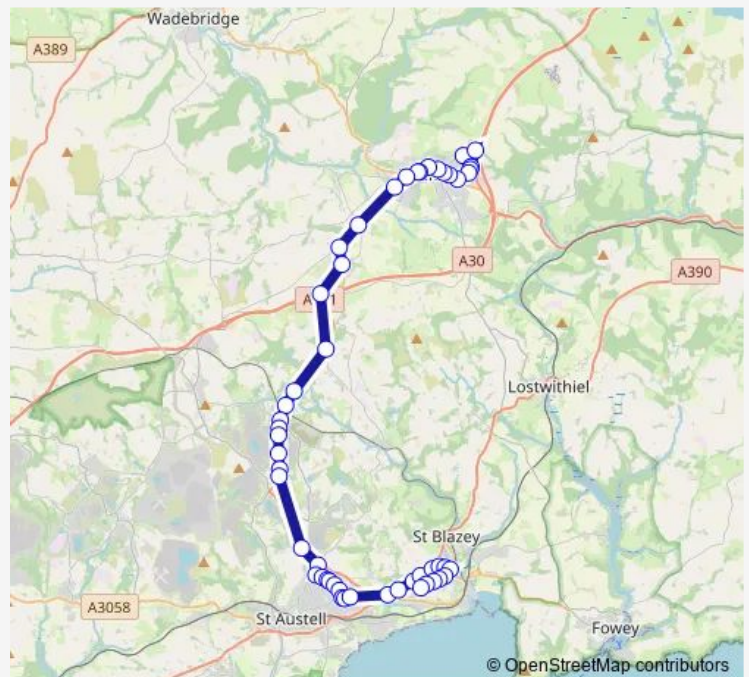

Shelter

Bilberry Turn

Red Lane

Route schedule

Callywith College Car Park — Ash Grove

Monday 16:40

Tuesday 16:40

Wednesday 16:40

Thursday 16:40

Friday 16:40

Saturday —

Sunday —

Route info

Direction: Callywith College Car Park

Stops: 51

Trip Duration: 1 hour 0 min

Thursday 07:50

Friday 07:50

Saturday —

Sunday —

Route info

Direction: Ash Grove

Stops: 52

Trip Duration: 1 hour 7 min