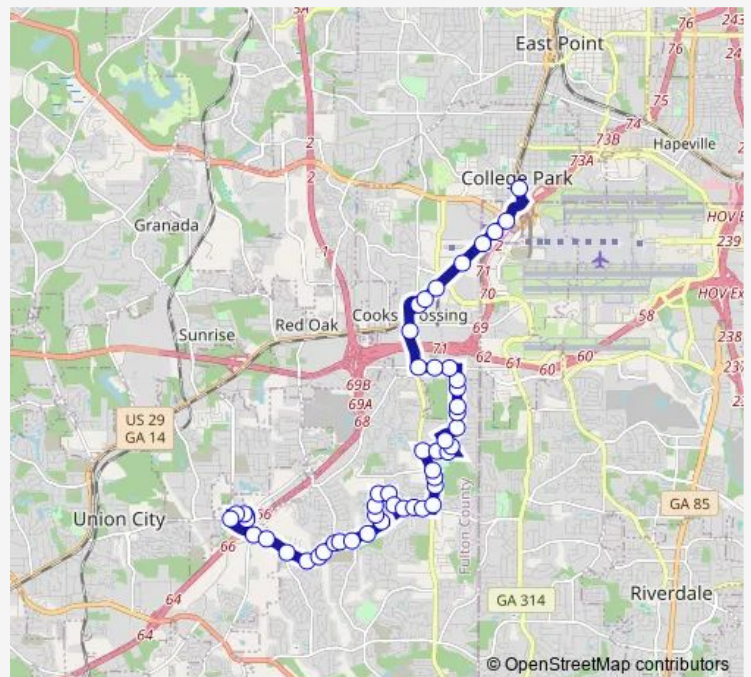

ROOSEVELT HWY @ GLOBAL GATEWAY CONN

ROOSEVELT HWY @ 2511

ROOSEVELT HWY @ HERSCHEL RD

OLD NATIONAL HWY @ SULLIVAN RD

GODBY RD @ OLD NATIONAL HWY

GODBY RD @ OLD NATIONAL PKWY

GODBY RD @ 2300

SCOFIELD RD @ ROCHELLE WAY

SCOFIELD RD @ ORLY TER

SCOFIELD RD @ BRITTANY TRL

SCOFIELD RD @ BRITNEY FOREST DR

SCOFIELD RD @ BRITLEY TER

SCOFIELD RD @ SURREY TRL

SURREY TRL @ MONTILLY CIR S

PLEASANT HILL RD @ SURREY TRL

PLEASANT HILL RD @ WILLOW PARK BLVD

OLD NATIONAL HWY @ PLEASANT HILL RD

Route schedule

COLLEGE PARK STATION - SOUTH LOOP — SOUTH FULTON PARK & RIDE

Monday	05:25-00:25 ⁺¹
Tuesday	05:25-00:25 ⁺¹
Wednesday	05:25-00:25 ⁺¹
Thursday	05:25-00:25 ⁺¹
Friday	05:25-00:25 ⁺¹
Saturday	06:25-00:25 ⁺¹
Sunday	06:25-00:25 ⁺¹

Route info

Direction: COLLEGE PARK STATION - SOUTH LOOP

Stops: 46

Trip Duration: 0 hour 32 min

189 — Flat Shoals Road / Scofield Road

OLD NATIONAL HWY @ BURDETT RD

OLD NATIONAL HWY @ 5917

OLD NATIONAL HWY @ LANTERN LN