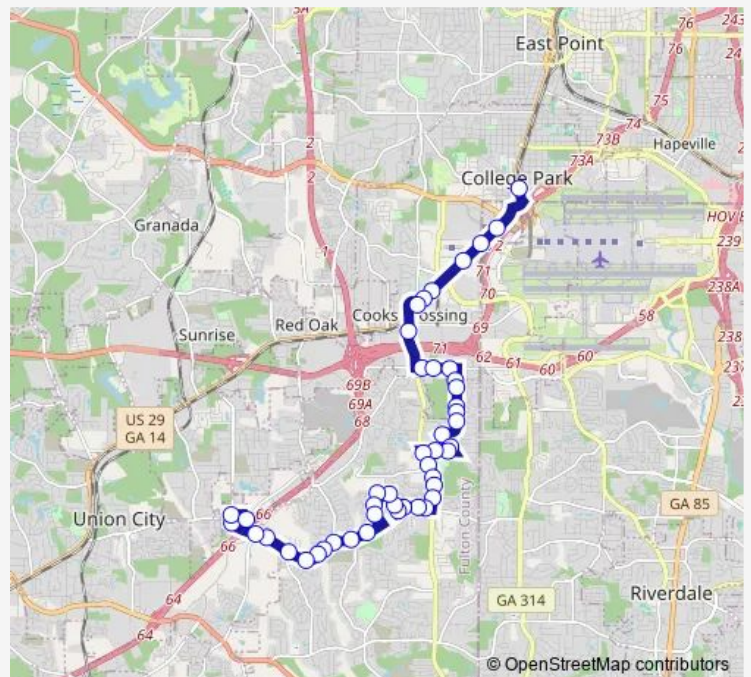

Bus 189 Flat Shoals Road / Scofield Road

[Go to website](#)

**Direction**

College Park Station - South Loop — South Fulton Park & Ride

46 stops

[Open route schedule](#)

- College Park Station - South Loop
- Roosevelt HWY @ Gateway Blvd
- Roosevelt HWY @ Hospitality Way
- Roosevelt HWY @ Wickersham Dr
- Roosevelt HWY @ Global Gateway Conn
- Roosevelt HWY @ 2511
- Roosevelt HWY @ Herschel Rd
- OLD National HWY @ Sullivan Rd
- Godby RD @ OLD National Hwy
- Godby RD @ OLD National Pkwy
- Godby RD @ 2300
- Scofield RD @ Rochelle Way
- Scofield RD @ Orly Ter
- Scofield RD @ Brittany Trl
- Scofield RD @ Britney Forest Dr
- Scofield RD @ Britley Ter
- Scofield RD @ Surrey Trl
- Surrey TRL @ Montilly CIR S
- Pleasant Hill RD @ Surrey Trl
- Pleasant Hill RD @ Willow Park Blvd
- OLD National HWY @ Pleasant Hill Rd

**Route schedule**

College Park Station - South Loop — South Fulton Park & Ride

Monday	05:25-00:25 <sup>+1</sup>
Tuesday	05:25-00:25 <sup>+1</sup>
Wednesday	05:25-00:25 <sup>+1</sup>
Thursday	05:25-00:25 <sup>+1</sup>
Friday	05:25-00:25 <sup>+1</sup>
Saturday	06:25-00:25 <sup>+1</sup>
Sunday	06:25-00:25 <sup>+1</sup>

**Route info**

Direction: College Park Station - South Loop

Stops: 46

Trip Duration: 0 hour 32 min

189 — Flat Shoals Road / Scofield Road

OLD National HWY @ Burdett Rd

OLD National HWY @ 5917

OLD National HWY @ Lantern Ln

OLD National HWY @ Wexford Dr

Flat Shoals RD @ OLD National Hwy

Flat Shoals RD @ 2555

Flat Shoals RD @ Guilford Ln

Flat Shoals RD @ Hillandale Dr

Hillandale DR @ Ocean Valley Dr

Hillandale DR @ Carriage Ln

Carriage Lane @ Ocean Valley Dr