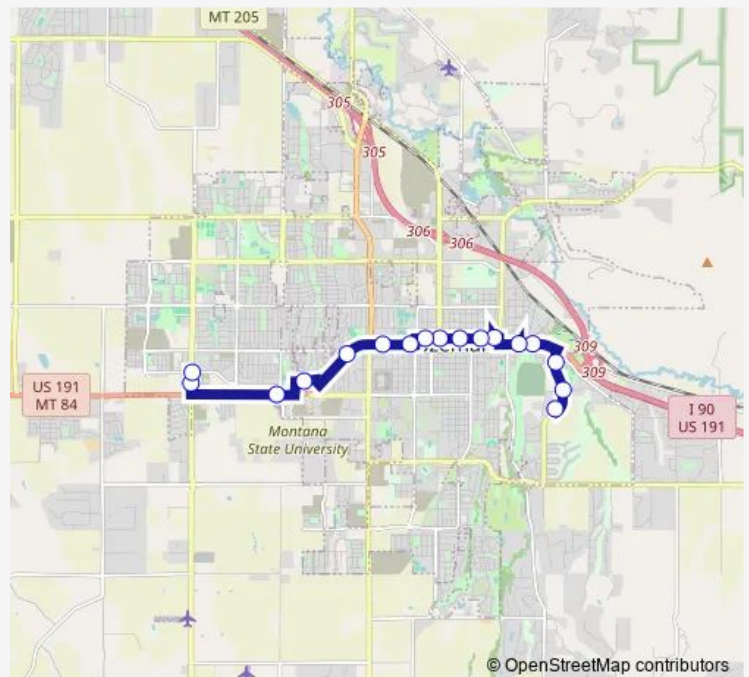

### Direction

Fallon & Cottonwood — Bozeman Health ER Entrance

23 stops

[Open route schedule](#)

- Fallon & Cottonwood
- Fallon & Resort
- Ravalli & Eagle Creek Drive
- Ravalli @ Aspen Place
- Ravalli & Yellowstone
- Ravalli & Golden Valley
- Fowler & Laredo
- Huffine & Harmon Stream
- Main & College
- Main & 23rd
- Main @ American Bank
- Main & 11th
- Babcock & 7th
- Babcock & 3rd (Emerson)
- Babcock & Tracy
- Mendenhall & Black (Downtown Transfer)
- Main & Rouse
- Bozeman Public Library
- Main @ Lindley Park
- Main & Highland
- Heebs Fresh Market

### Route schedule

Fallon & Cottonwood — Bozeman Health ER Entrance

Monday	07:06-19:05
Tuesday	07:06-19:05
Wednesday	07:06-19:05
Thursday	07:06-19:05
Friday	07:06-19:05
Saturday	—
Sunday	—

### Route info

Direction: Fallon & Cottonwood

Stops: 23

Trip Duration: 0 hour 31 min

■ Purpleline

Ellis & Haggerty

Bozeman Health ER Entrance

## Direction

Bozeman Health ER Entrance — Fallon & Cottonwood

17 stops

[Open route schedule](#)

Bozeman Health ER Entrance

Highland & Ellis

Highland @ Heebs Fresh Market

Main @ Jackpot Casino