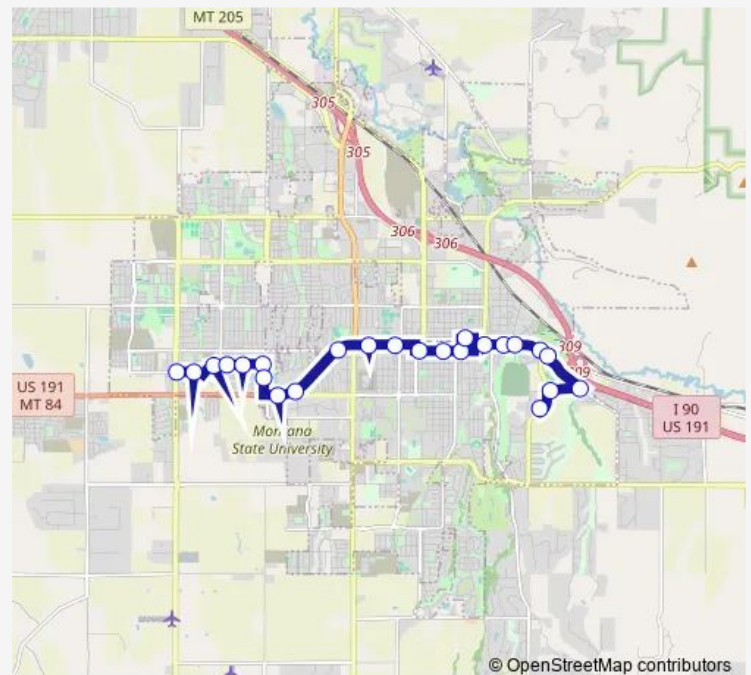

Main @ Lindley Park

Main & Highland

Town & Country East Main

Route schedule

Fallon & Cottonwood — Bozeman Health ER Entrance

Monday 07:06-19:05

Tuesday 07:06-19:05

Wednesday 07:06-19:05

Thursday 07:06-19:05

Friday 07:06-19:05

Saturday 09:54-17:54

Sunday 09:54-17:54

Route info

Direction: Fallon & Cottonwood

Stops: 24

Trip Duration: 0 hour 30 min

■ Purpleline

BusMaps

Ellis & Haggerty

Ellis & Highland

Bozeman Health ER Entrance

Direction

Bozeman Health ER Entrance — Fallon & Cottonwood

17 stops

[Open route schedule](#)

Bozeman Health ER Entrance

Highland & Ellis

Highland @ Town & Country East Main

Main @ Jackpot Casino

Main (across from Bozeman Public Library)

Mendenhall & Bozeman (Byep)

Mendenhall & Black (Downtown Transfer Station)