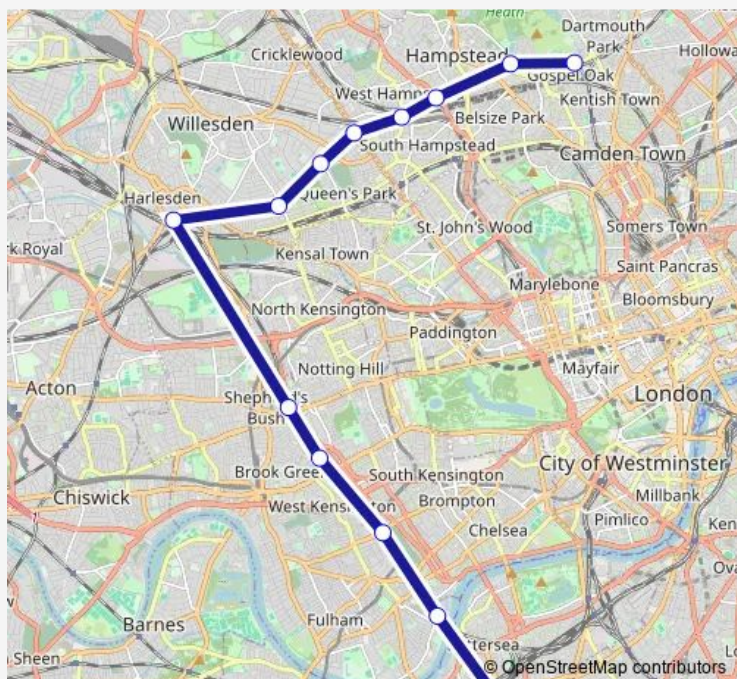

West Brompton

Imperial Wharf

Clapham Junction

Route schedule

Gospel Oak — Clapham Junction

Monday —

Tuesday —

Wednesday —

Thursday —

Friday —

Saturday —

Sunday 09:15

Route info

Direction: Gospel Oak

Stops: 13

Trip Duration: 0 hour 40 min