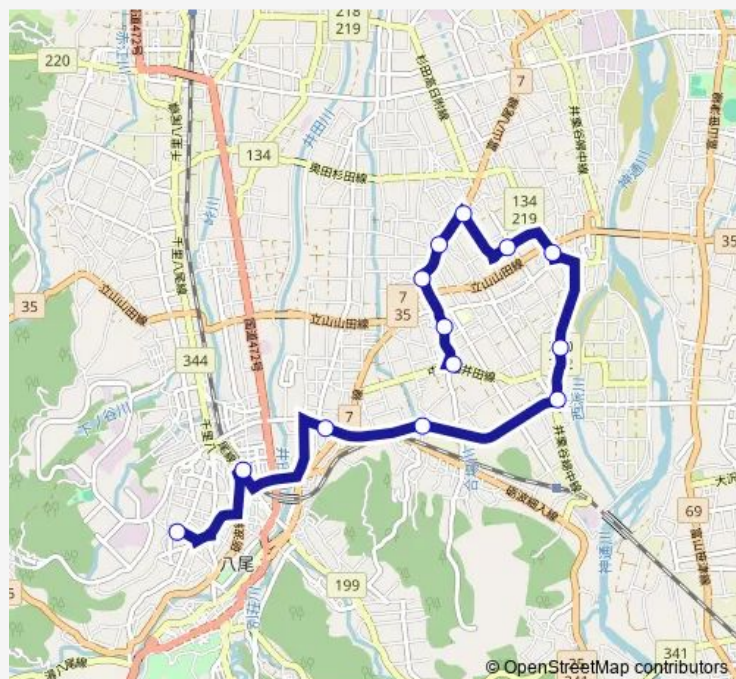

### Route schedule

杉原公民館前 — 八尾高校前

Monday 07:35

Tuesday 07:35

Wednesday 07:35

Thursday 07:35

Friday 07:35

Saturday 07:35

Sunday —

### Route info

Direction: 杉原公民館前

Stops: 13

Trip Duration: 0 hour 30 min

八尾高校線 ( 八尾高校行き )

Bus time schedules and route maps are available in an offline PDF at [busmaps.com](https://busmaps.com). Use the [busmaps.com](https://busmaps.com) website to see live bus times, train schedule or subway schedule, and step-by-step directions for all public transit in Toyama