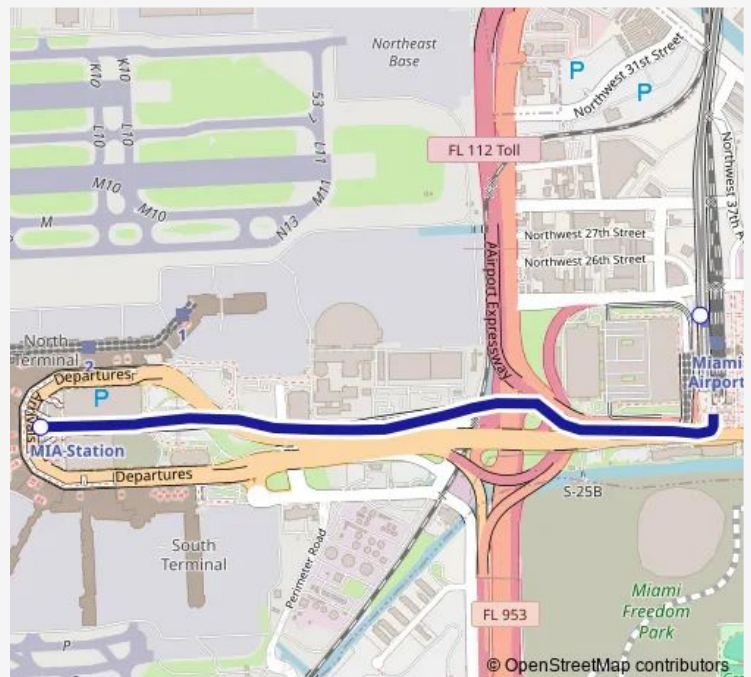

Tram Mia Airport People Mover

[Go to website](#)

Direction

Miami Intl Airport Ground Level — Airport Station

2 stops

[Open route schedule](#)

Miami Intl Airport Ground Level

Airport Station

Route schedule

Miami Intl Airport Ground Level — Airport Station

Monday	03:03-02:59 ⁺¹
Tuesday	03:03-02:59 ⁺¹
Wednesday	03:03-02:59 ⁺¹
Thursday	03:03-02:59 ⁺¹
Friday	03:03-02:59 ⁺¹
Saturday	03:03-02:59 ⁺¹
Sunday	03:03-02:59 ⁺¹

Route info

Direction: Miami Intl Airport Ground Level

Stops: 2

Trip Duration: 0 hour 3 min

Direction

Airport Station — Miami Intl Airport Ground Level

2 stops

[Open route schedule](#)