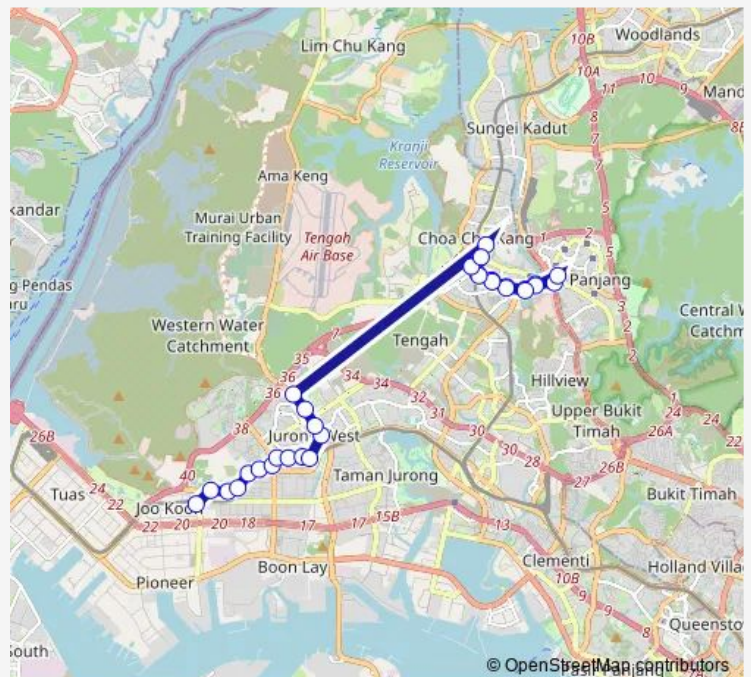

Bus 974A

[Go to website](#)

Direction

Joo Koon Int — Lot 1/Choa Chu Kang Stn

32 stops

[Open route schedule](#)

- Joo Koon Int
- Safti Military Inst
- Bef Kian Teck Rd
- Aft Kian Teck Rd
- Jurong Camp
- Bef Jurong West St 93
- Opp Blk 653b
- Pioneer Stn Exit B
- Blk 608
- Blk 664c
- Opp Blk 662c
- Blk 695
- Blk 680c
- Opp Blk 271 Cp
- Opp Westwood Sec Sch
- Opp Northvale Condo
- Opp Choa Chu Kang Stn
- Blk 352
- Bef South View Stn
- Blk 239
- Blk 113

Route schedule

Joo Koon Int — Lot 1/Choa Chu Kang Stn

Monday	23:00
Tuesday	23:00
Wednesday	23:00
Thursday	23:00
Friday	23:00
Saturday	23:00
Sunday	23:00

Route info

Direction: Joo Koon Int

Stops: 32

Trip Duration: 1 hour 24 min

■ 974A

Blk 26

Phoenix Stn

Bt Panjang Stn Exit A/Lrt

Blk 183

Opp Phoenix Stn

Opp Blk 26

Opp Blk 113