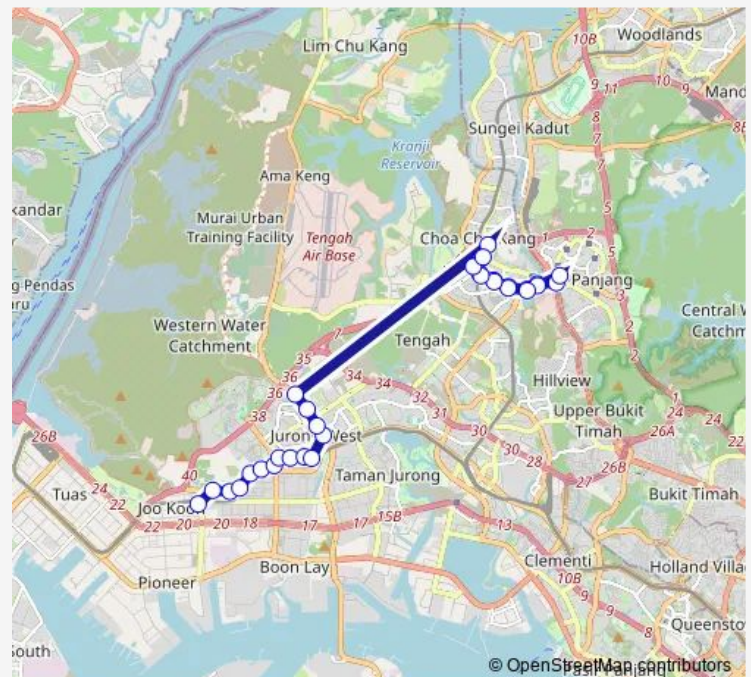

Bus 974a

[Go to website](#)

Direction

Joo Koon Int — Lot 1/Choa Chu Kang Stn

32 stops

[Open route schedule](#)

- Joo Koon Int
- Safti Military Inst
- Bef Kian Teck Rd
- Aft Kian Teck Rd
- Jurong Camp
- Bef Jurong West St 93
- Opp Blk 653b
- Pioneer Stn Exit B
- Blk 608
- Blk 664c
- Opp Blk 662c
- Blk 695
- Blk 680c
- Opp Blk 271 Cp
- Opp Westwood Sec Sch
- Opp Northvale Condo
- Opp Choa Chu Kang Stn
- Blk 352
- Bef South View Stn
- Blk 239
- Blk 113

Route schedule

Joo Koon Int — Lot 1/Choa Chu Kang Stn

Monday	23:00
Tuesday	23:00
Wednesday	23:00
Thursday	23:00
Friday	23:00
Saturday	23:00
Sunday	23:00

Route info

Direction: Joo Koon Int

Stops: 32

Trip Duration: 1 hour 24 min