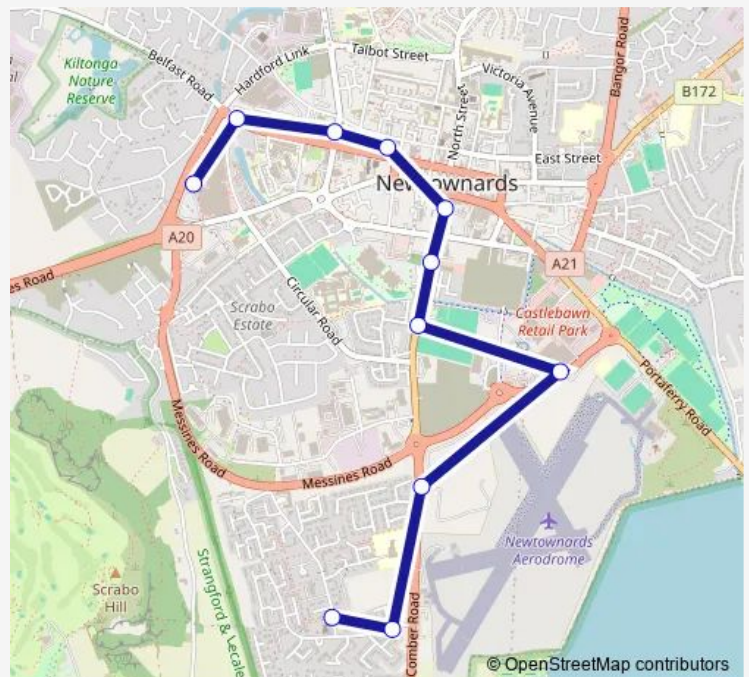

Route schedule

Dakota Avenue — Ards Shopping Centre

Monday	09:25-14:05
Tuesday	09:25-14:05
Wednesday	09:25-14:05
Thursday	09:25-14:05
Friday	09:25-14:05
Saturday	—
Sunday	—

Route info

Direction: Dakota Avenue

Stops: 17

Trip Duration: 0 hour 20 min

Direction

Ards Shopping Centre — Dakota Avenue

11 stops

[Open route schedule](#)

Ards Shopping Centre

Strangford Arms

Saturday —

Sunday —

Route info

Direction: Ards Shopping Centre

Stops: 11

Trip Duration: 0 hour 20 min

Direction

Dakota Avenue — Gibsons Lane

Route schedule

Dakota Avenue — Gibsons Lane

Monday 07:50-18:20

Tuesday 07:50-18:20

Wednesday 07:50-18:20

Thursday 07:50-18:20

Friday 07:50-18:20

Saturday —