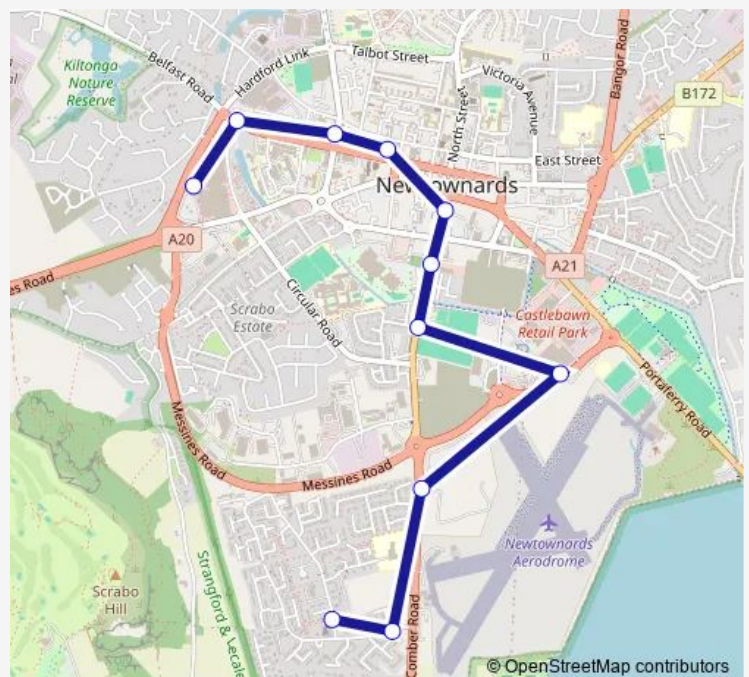

Route schedule

Dakota Avenue — Ards Shopping Centre

Monday	09:25-14:05
Tuesday	09:25-14:05
Wednesday	09:25-14:05
Thursday	09:25-14:05
Friday	09:25-14:05
Saturday	—
Sunday	—

Route info

Direction: Dakota Avenue

Stops: 17

Trip Duration: 0 hour 20 min

Direction

Ards Shopping Centre — Dakota Avenue

11 stops

[Open route schedule](#)

Ards Shopping Centre

Strangford Arms

Saturday —

Sunday —

Route info

Direction: Ards Shopping Centre

Stops: 11

Trip Duration: 0 hour 20 min

Direction

Dakota Avenue — Gibsons Lane

Route schedule

Dakota Avenue — Gibsons Lane

Monday 07:50-18:20

Tuesday 07:50-18:20

Wednesday 07:50-18:20

Thursday 07:50-18:20

Friday 07:50-18:20

Saturday —