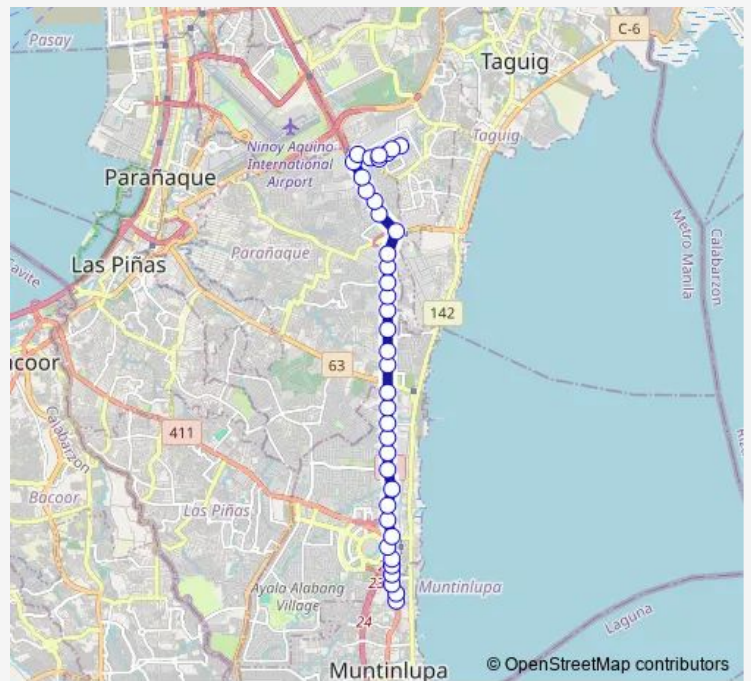

Bus Alabang - FTI via South Super Highway

[Go to website](#)

**Direction**  
 National Hwy / UP St Intersection, Muntinlupa City, Manila  
 — DBP Ave, Taguig City, Manila, Manila

42 stops

[Open route schedule](#)

Starmall Footbridge, Starmall Starmall Service Rd, Muntinlupa City, Manila

South Luzon Expressway / Montillano St Intersection, Muntinlupa City, Manila

Alabang-South Station Ramp, Muntinlupa City, Manila

Route schedule

National Hwy / UP St Intersection, Muntinlupa City, Manila  
 — DBP Ave, Taguig City, Manila, Manila

Monday	00:00
Tuesday	00:00
Wednesday	00:00
Thursday	00:00
Friday	00:00
Saturday	00:00
Sunday	00:00

Route info

Direction: National Hwy / UP St Intersection, Muntinlupa City, Manila

Stops: 42

Trip Duration: 1 hour 11 min

■ Alabang - FTI via South Super Highway

South Luzon Expressway / E Service Rd Intersection,  
Muntinlupa City, Manila