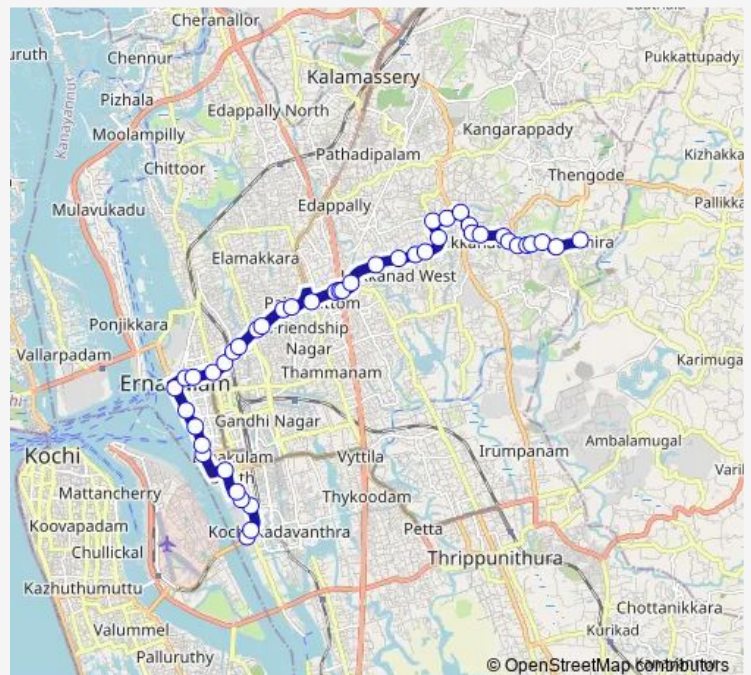

Thursday 06:00

Friday 06:00

Saturday 06:00

Sunday 06:00

Route info

Direction: Thevara Junction

Stops: 45

Trip Duration: 0 hour 52 min

 Thevara Junction ↔ Edachira

Palarivattom

Pipeline

Pipeline Junction

Pipeline Junction

Padivattom

Chembumukku

Vazhakkala

Monday 06:00

Tuesday 06:00

Wednesday 06:00

Thursday 06:00

Friday 06:00

Saturday 06:00

Sunday 06:00

Route info