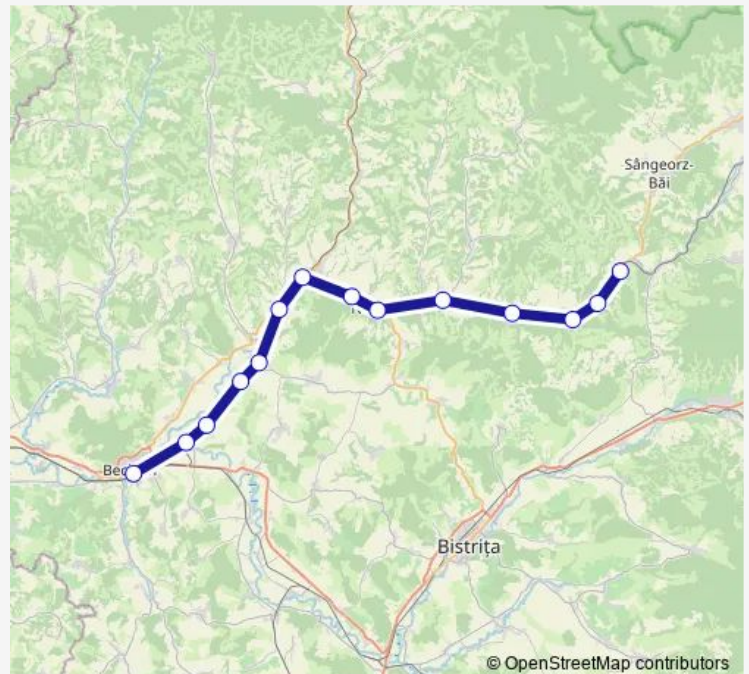

## Route schedule

Ilva Mică — Beclean pe Someș

Monday	13:50
Tuesday	13:50
Wednesday	13:50
Thursday	13:50
Friday	13:50
Saturday	—
Sunday	—

## Route info

Direction: Ilva Mică

Stops: 14

Trip Duration: 1 hour 24 min

## Route info

Direction: Ilva Mică

Stops: 11

Trip Duration: 0 hour 59 min

R: Ilva Mică - Beclean pe Someș Rail time schedules and route maps are available in an offline PDF at busmaps.com. Use the busmaps.com website to see live bus times, train schedule or subway schedule, and step-by-step directions for all public transit in Chiuza