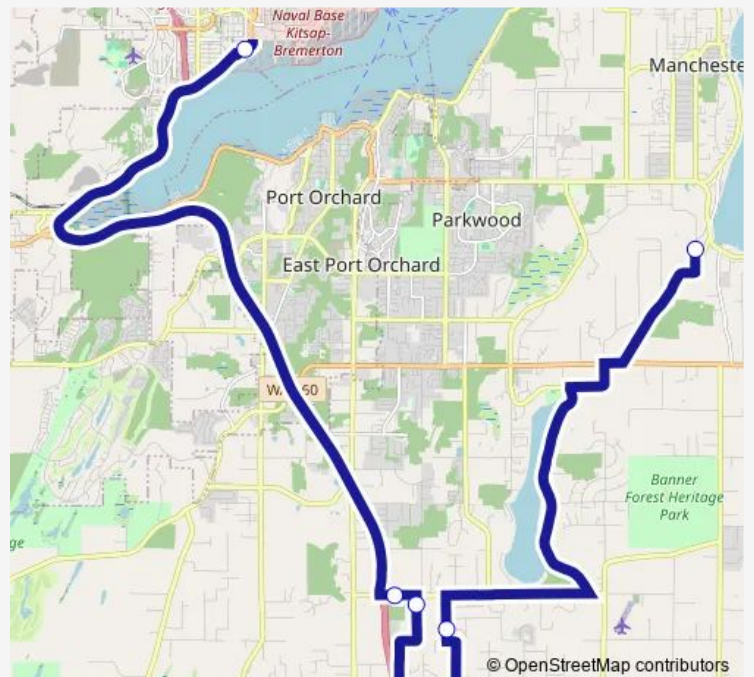

Bus Long Lake Days Worker/Driver

[Go to website](#)

Direction

Missouri Gate — Garfield Ave at Frog Pond Rd

5 stops

[Open route schedule](#)

Missouri Gate

Mullenix Rd at Mullenix P&R

Horizon Ln at Arthur Ct

Ramiller Ln at Kemp Ln

Garfield Ave at Frog Pond Rd

Route schedule

Missouri Gate — Garfield Ave at Frog Pond Rd

Monday	16:12
Tuesday	16:12
Wednesday	16:12
Thursday	16:12
Friday	16:12
Saturday	—
Sunday	—

Route info

Direction: Missouri Gate

Stops: 5

Trip Duration: 0 hour 43 min

Long Lake Days Worker/Driver

Direction

Mile Hill at PO Armory — Psns Main Gate

7 stops

Route schedule

Mile Hill at PO Armory — Psns Main Gate

Monday	05:37
Tuesday	05:37
Wednesday	05:37
Thursday	05:37
Friday	05:37
Saturday	—
Sunday	—

Route info

Direction: Mile Hill at PO Armory

Stops: 7

Trip Duration: 0 hour 53 min