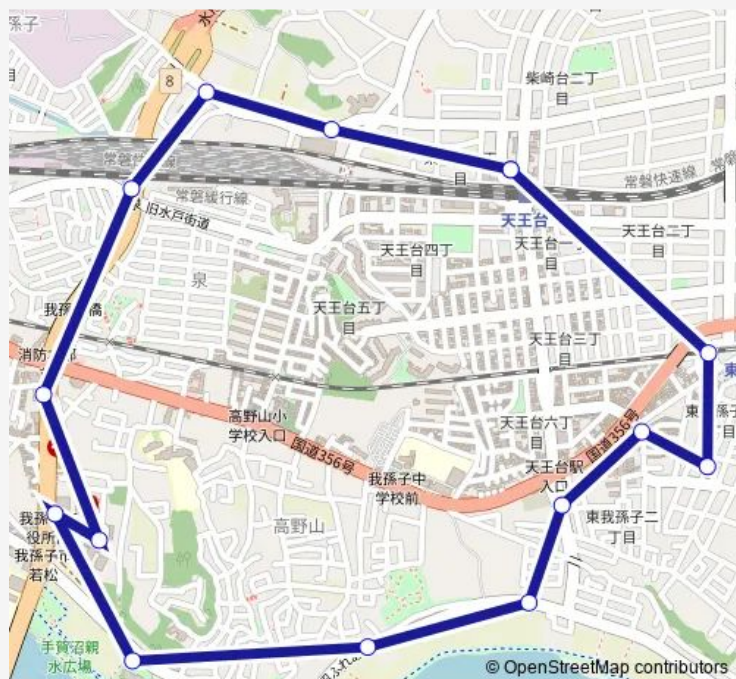

並塚

栄・泉前

教育委員会

柴崎あおいの里

天王台駅北口

Route schedule

天王台駅北口 — 天王台駅北口

Monday 09:25-16:55

Tuesday 09:25-16:55

Wednesday 09:25-16:55

Thursday 09:25-16:55

Friday 09:25-16:55

Saturday —

Sunday —

Route info

Direction: 天王台駅北口

Stops: 15

Trip Duration: 0 hour 28 min

アイ右 — アイバス (右回り)

アイ右 Bus time schedules and route maps are available in an offline PDF at busmaps.com. Use the busmaps.com website to see live bus times, train schedule or subway schedule, and step-by-step directions for all public transit in Abiko