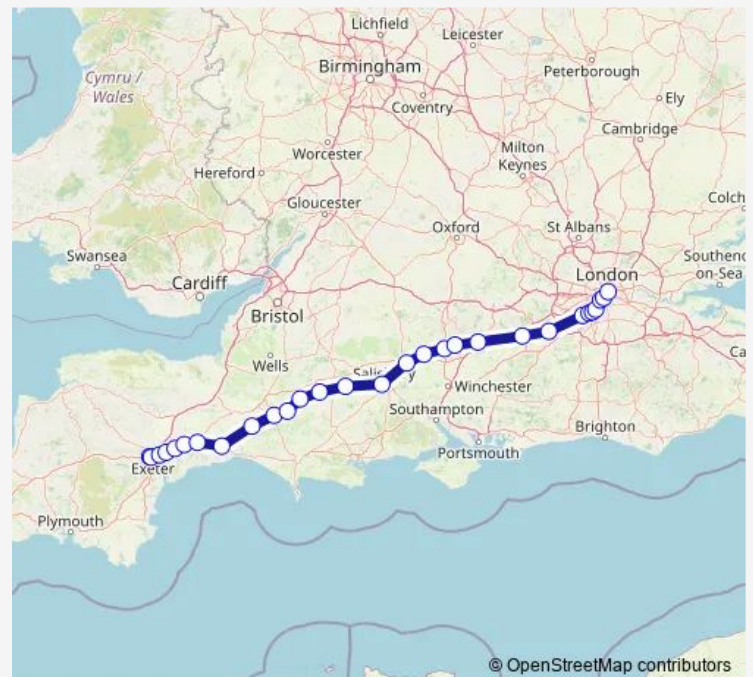

Overton

Basingstoke

Farnborough (Main)

Route schedule

Exeter St Davids — London Waterloo

Monday 05:10-20:25

Tuesday 05:10-20:25

Wednesday 05:10-20:25

Thursday 05:10-20:25

Friday 05:10-20:25

Saturday 05:10-20:25

Sunday 08:24-20:25

Route info

Direction: Exeter St Davids

Stops: 29

Trip Duration: 3 hour 35 min

Basingstoke

Farnborough (Main)

Woking

Byfleet & New Haw

Virginia Water

Staines

Route schedule

Exeter St Davids — London Waterloo

Friday

—

Saturday

20:25

Sunday

09:25-19:25

Route info

Direction: Exeter St Davids