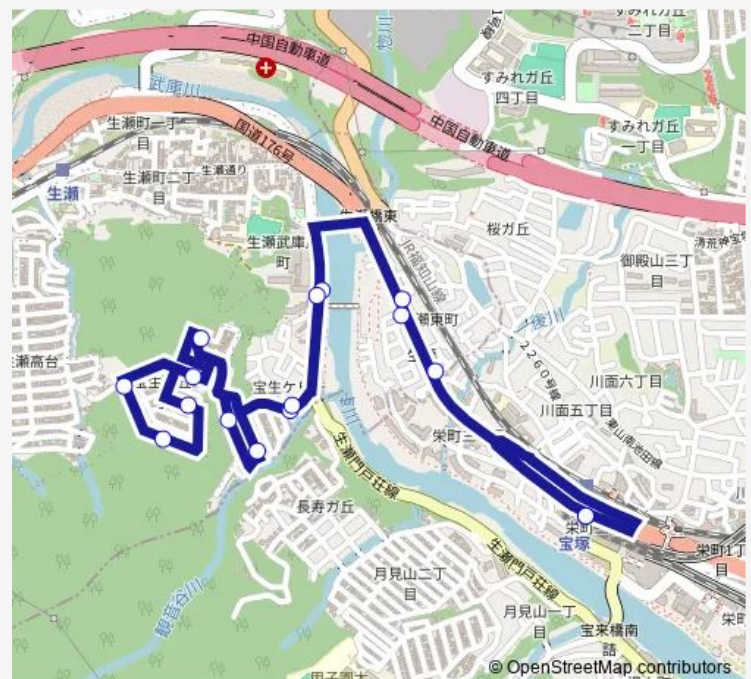

くすのき公園前 (宝生ヶ丘)

よねくらクリニック前

生瀬東町 阪急上りバス停

阪急宝塚駅前

Route schedule

阪急宝塚駅前 — 阪急宝塚駅前

Monday 08:55-16:55

Tuesday 08:55-16:55

Wednesday 08:55-16:55

Thursday 08:55-16:55

Friday 08:55-16:55

Saturday 08:55-16:55

Sunday —

Route info

Direction: 阪急宝塚駅前

Stops: 16

Trip Duration: 0 hour 16 min

ぐるっと生瀬・宝生ヶ丘ルート

Bus time schedules and route maps are available in an offline PDF at busmaps.com. Use the busmaps.com website to see live bus times, train schedule or subway schedule, and step-by-step directions for all public transit in Takarazuka