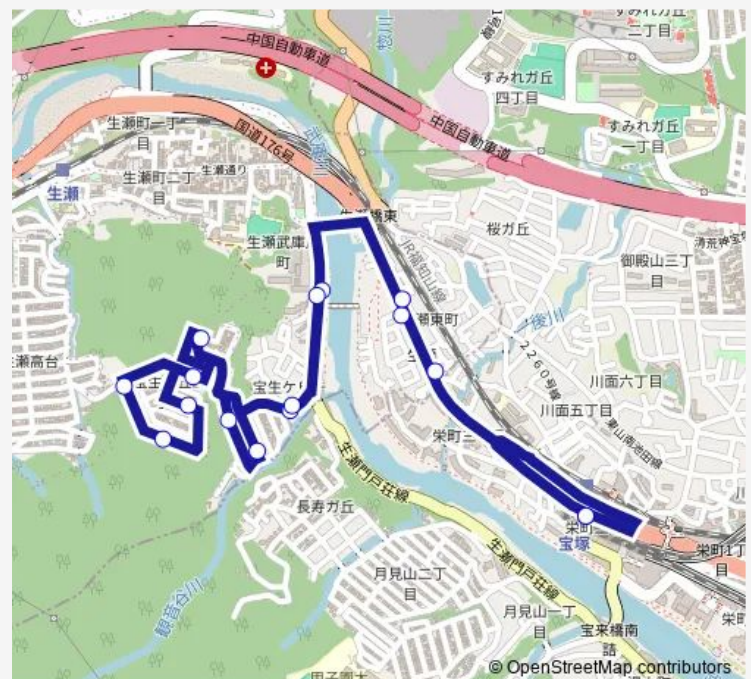

くすのき公園前 (宝生ヶ丘)

よねくらクリニック前

生瀬東町 阪急上りバス停

阪急宝塚駅前

Route schedule

阪急宝塚駅前 — 阪急宝塚駅前

Monday	08:55-16:55
Tuesday	08:55-16:55
Wednesday	08:55-16:55
Thursday	08:55-16:55
Friday	08:55-16:55
Saturday	08:55-16:55
Sunday	—

Route info

Direction: 阪急宝塚駅前

Stops: 16

Trip Duration: 0 hour 16 min

Bus time schedules and route maps are available in an offline PDF at busmaps.com. Use the busmaps.com website to see live bus times, train schedule or subway schedule, and step-by-step directions for all public transit in Takarazuka

The schedule is provided in the local timezone. Times with "(+1)" indicate departures on the next day.

PDF file created on 2025-01-16

2024 BusMaps.com - All Rights Reserved