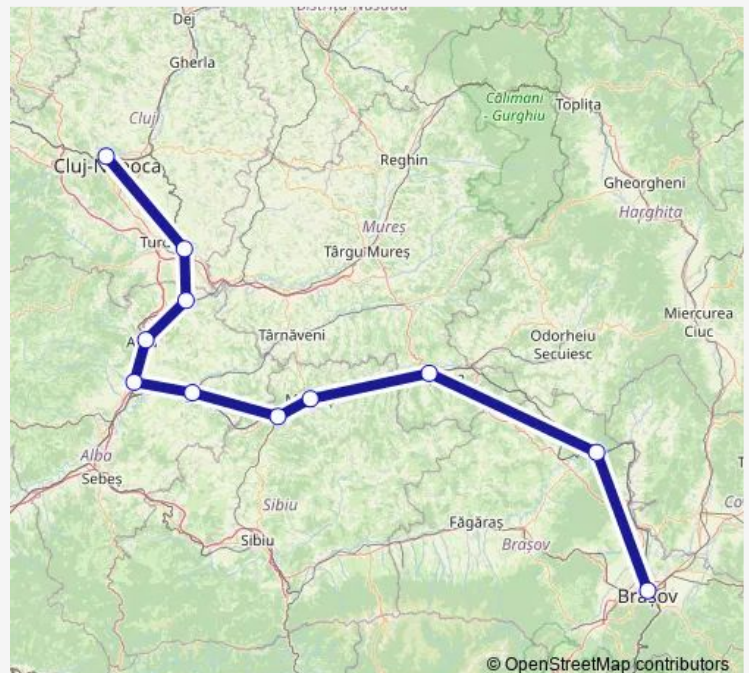

Rail IR: Cluj Napoca - Braşov IR: Cluj Napoca - Câmpia Turzii  
- Războieni - Aiud Hm. - Teiuş - Blaj - Copşa Mică - Mediaş  
- Sighişoara - Racoş Hm. - Braşov

[Go to website](#)

## Route schedule

Cluj Napoca — Braşov

Monday	05:00
Tuesday	05:00
Wednesday	05:00
Thursday	05:00
Friday	05:00
Saturday	05:00
Sunday	05:00

## Route info

Direction: Cluj Napoca

Stops: 11

Trip Duration: 6 hour 53 min

■ IR: Cluj Napoca - Braşov — IR: Cluj Napoca - Câmpia Turzii - Războieni - Aiud Hm. - Teiuş - Blaj - Copşa Mică... **BusMaps**

IR: Cluj Napoca - Braşov Rail time schedules and route maps are available in an offline PDF at busmaps.com. Use the busmaps.com website to see live bus times, train schedule or subway schedule, and step-by-step directions for all public transit in Campia Turzii